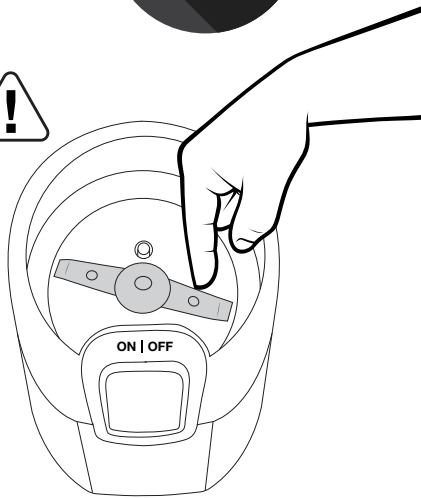

gorenje
Life Simplified

COFFEE GRINDER

SMK 150WI

1.

2.