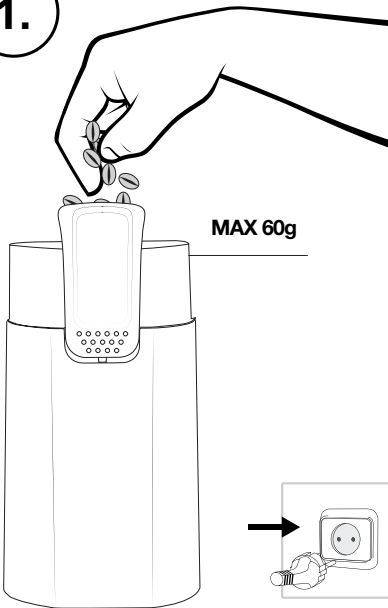

gorenje
Life Simplified

COFFEE GRINDER

SMK 150WI

1.

2.