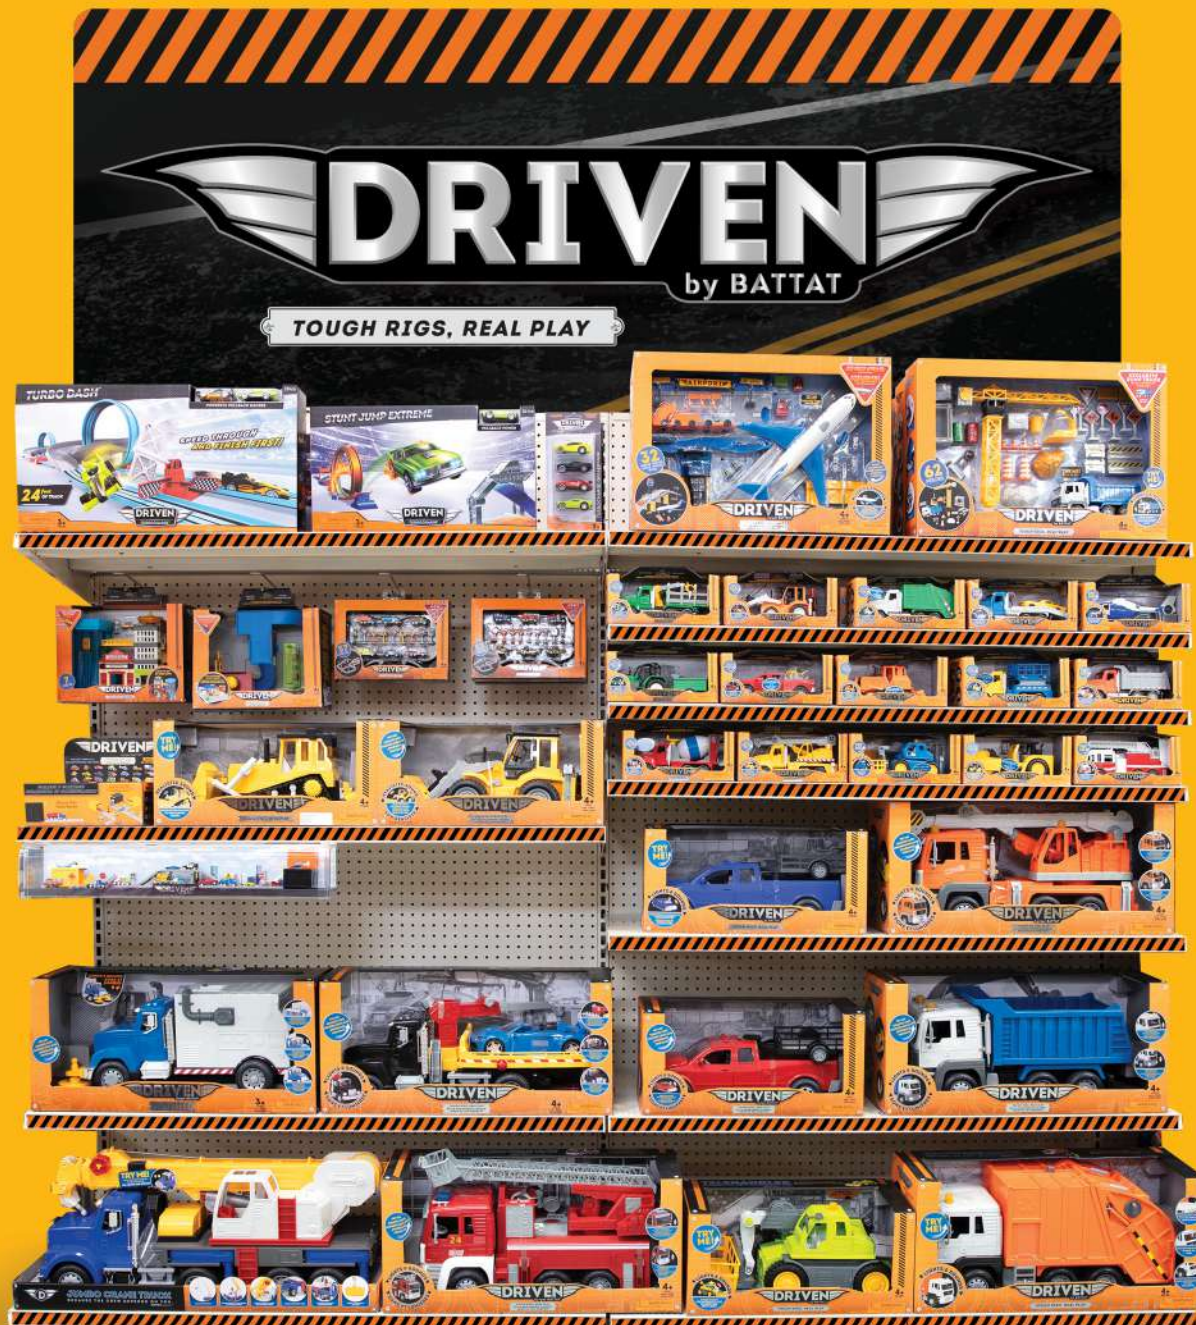

ARE YOU DRIVEN? WE'RE ALL ABOUT TOUGH TRUCKS AND WORK VEHICLES THAT ARE TAKING PLAY TO NEW PLACES. CARRYING LOADS OF IMAGINATION AND DELIVERING TONS OF FUN, DRIVEN BY BATTAT® IS DESIGNED WITH WORKING COMPONENTS TO ENCOURAGE DISCOVERY! THESE MACHINES DON'T JUST LOOK COOL, THEY ALSO HAVE AMAZING FUNCTIONS. OPEN THE DOOR, FIRE UP THE ENGINE, TURN ON THE HEADLIGHTS AND GET GOING!

DRIVEN by BATTAT®