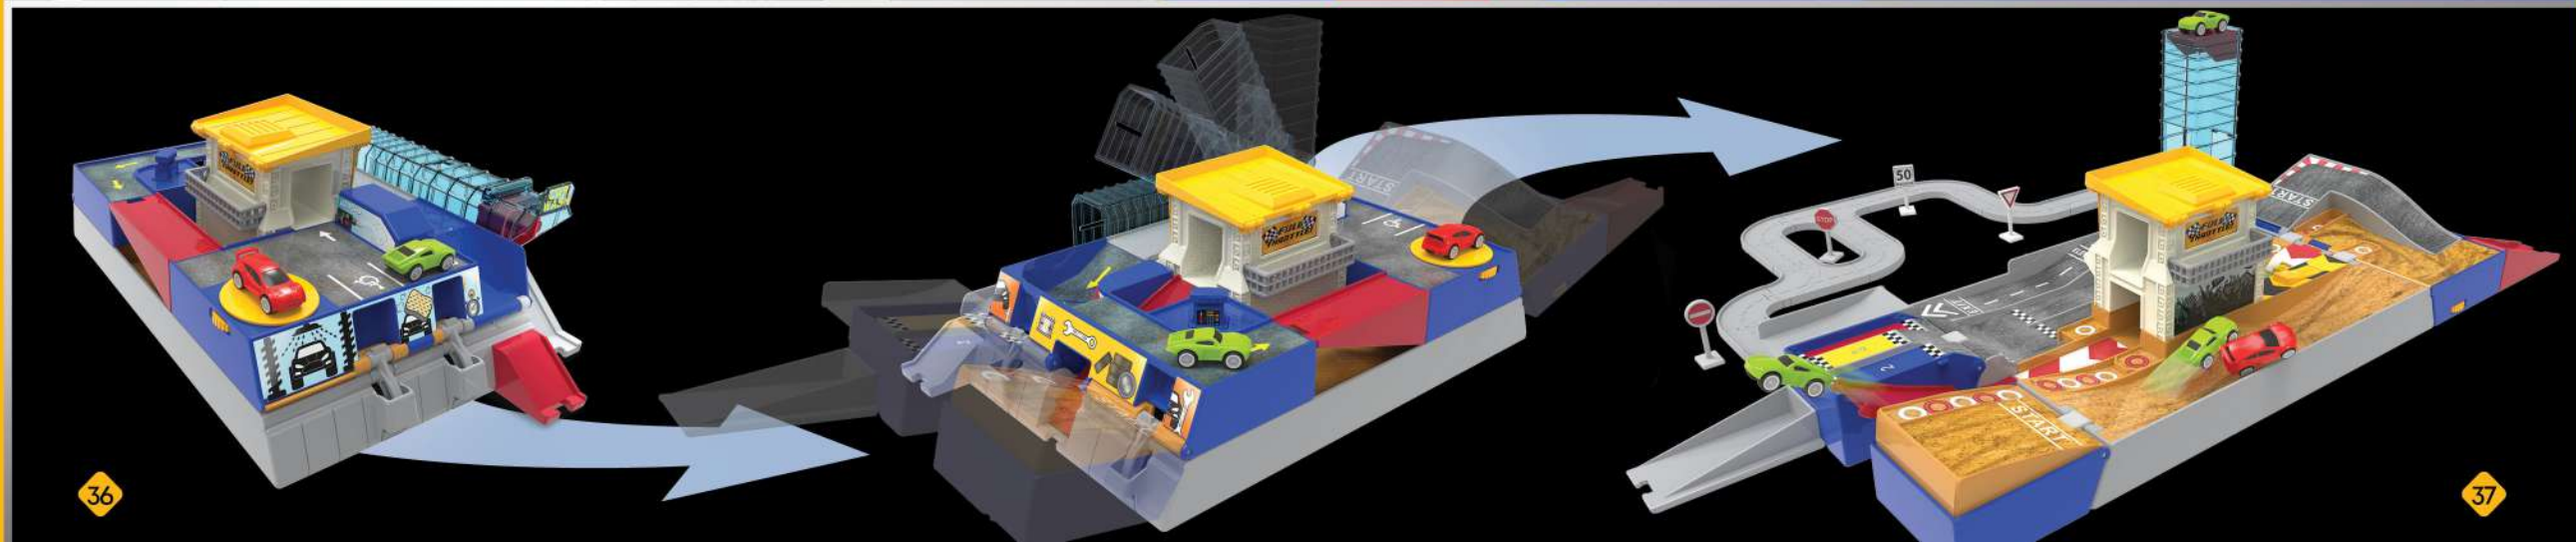

# 2 IN 1 RACE TRACK

POCKET SERIES

**WH1108Z**  
UPC: 0 62243 41188 3

**3 years +**

Case Pack (pcs): 3

Packaging dimensions: 11" x 4" x 8.5"  
(27.94 cm x 10.16 cm x 21.59 cm)

**80**  
PIECES

**BUILD YOUR OWN CITY!**