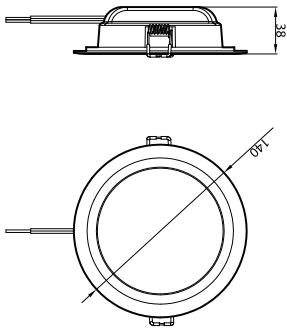

Essential SmartBright LED Downlight

Power consumption tolerance	+/-10%
Over time performance (IEC compliant)	
Driver failure rate at 5000 h	1.6 %
Median useful life L70B50	20000 h
Application conditions	
Ambient temperature range	-20 to +40 °C
Product data	
Full product code	871869977915300

Order product name	DN020B G3 LED6/NW 7W 220-240V D125 GM
EAN/UPC - Product	8718699779153
Order code	929002509208
Numerator - Quantity Per Pack	1
Numerator - Packs per outer box	30
Material Nr. (12NC)	929002509208
Net Weight (Piece)	0.100 kg

Dimensional drawing

DN020B G3 LED6/NW 7W 220-240V D125 GM