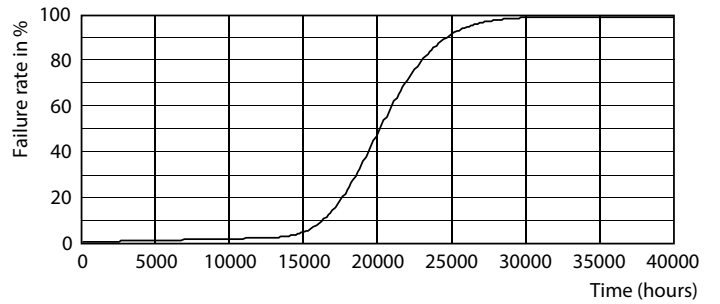

Product data

General information		Optical cover/lens finish	
Light source color	840 neutral white	Optical cover/lens finish	Frosted
Light source replaceable	No	Overall length	140 mm
Luminaire light beam spread	110°	Overall width	140 mm
Connection	Flying leads/wires	Overall height	38 mm
Protection class IEC	Safety class II	Overall diameter	140 mm
Color		Color	White
Operating and electrical		Dimensions (Height x Width x Depth)	38 x 140 x 140 mm
Input Voltage	220 to 240 V	Approval and application	
Input Frequency	50 or 60 Hz	Ingress protection code	IP20 [Finger-protected]
Power Factor (Min)	0.5	Mech. impact protection code	IK03 [0.3 J]
Controls and dimming		Initial performance (IEC compliant)	
Dimmable	No	Initial luminous flux (system flux)	600 lm
Mechanical and housing		Initial LED luminaire efficacy	85,00 lm/W
Housing Material	Plastic	Init. Corr. Color Temperature	4000 K
Reflector material	Polycarbonate	Init. Color Rendering Index	80
Optic material	Polycarbonate	Initial chromaticity	(0.3818, 0.3797) 6
Fixation material	Stainless steel	Initial input power	7 W

Dimensional drawing

DN020B G3 LED6/NW 7W 220-240V D125 GM

Photometric data

Downlight DN020 G3 NW 7W D125 GM

Downlight DN020 G3 NW 7W D125 GM

Essential SmartBright LED Downlight

Lifetime

L70B50 20K-LMP