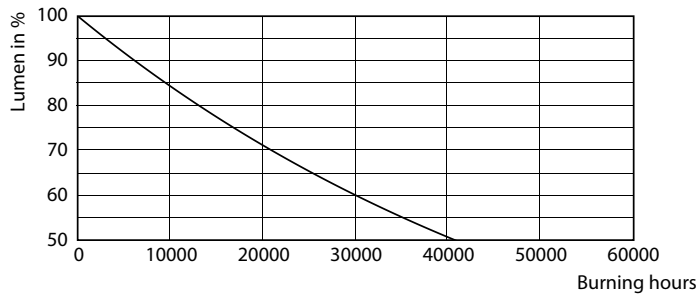

Product data

General information		Optical cover/lens finish	
Light source color	840 neutral white	Optical cover/lens finish	Frosted
Light source replaceable	No	Overall length	140 mm
Luminaire light beam spread	110°	Overall width	140 mm
Connection	Flying leads/wires	Overall height	38 mm
Protection class IEC	Safety class II	Overall diameter	140 mm
Color		Color	White
Operating and electrical		Dimensions (Height x Width x Depth)	38 x 140 x 140 mm
Input Voltage	220 to 240 V	Approval and application	
Input Frequency	50 or 60 Hz	Ingress protection code	IP20 [Finger-protected]
Power Factor (Min)	0.5	Mech. impact protection code	IK03 [0.3 J]
Controls and dimming		Initial performance (IEC compliant)	
Dimmable	No	Initial luminous flux (system flux)	600 lm
Mechanical and housing		Initial LED luminaire efficacy	85,00 lm/W
Housing Material	Plastic	Init. Corr. Color Temperature	4000 K
Reflector material	Polycarbonate	Init. Color Rendering Index	80
Optic material	Polycarbonate	Initial chromaticity	(0.3818, 0.3797) 6
Fixation material	Stainless steel	Initial input power	7 W

Dimensional drawing

DN020B G3 LED6/NW 7W 220-240V D125 GM

Photometric data

Downlight DN020 G3 NW 7W D125 GM

Downlight DN020 G3 NW 7W D125 GM

Essential SmartBright LED Downlight

Lifetime

L70B50 20K-LMP