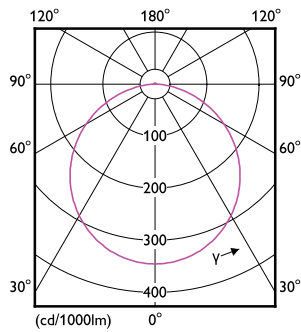

Product data

General information		Optical cover/lens finish	
Light source color	840 neutral white	Optical cover/lens finish	Frosted
Light source replaceable	No	Overall length	140 mm
Luminaire light beam spread	110°	Overall width	140 mm
Connection	Flying leads/wires	Overall height	38 mm
Protection class IEC	Safety class II	Overall diameter	140 mm
Color		Color	White
Operating and electrical		Dimensions (Height x Width x Depth)	38 x 140 x 140 mm
Input Voltage	220 to 240 V	Approval and application	
Input Frequency	50 or 60 Hz	Ingress protection code	IP20 [Finger-protected]
Power Factor (Min)	0.5	Mech. impact protection code	IK03 [0.3 J]
Controls and dimming		Initial performance (IEC compliant)	
Dimmable	No	Initial luminous flux (system flux)	600 lm
Mechanical and housing		Initial LED luminaire efficacy	85,00 lm/W
Housing Material	Plastic	Init. Corr. Color Temperature	4000 K
Reflector material	Polycarbonate	Init. Color Rendering Index	80
Optic material	Polycarbonate	Initial chromaticity	(0.3818, 0.3797) 6
Fixation material	Stainless steel	Initial input power	7 W

Dimensional drawing

DN020B G3 LED6/NW 7W 220-240V D125 GM

Photometric data

Downlight DN020 G3 NW 7W D125 GM

Downlight DN020 G3 NW 7W D125 GM

Essential SmartBright LED Downlight

Lifetime

L70B50 20K-LMP