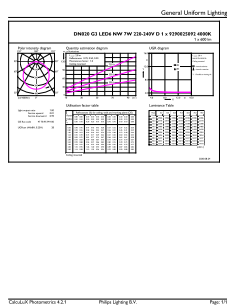

Product data

General information		Optical cover/lens finish	
Light source color	840 neutral white	Optical cover/lens finish	Frosted
Light source replaceable	No	Overall length	140 mm
Luminaire light beam spread	110°	Overall width	140 mm
Connection	Flying leads/wires	Overall height	38 mm
Protection class IEC	Safety class II	Overall diameter	140 mm
Color		Color	White
Operating and electrical		Dimensions (Height x Width x Depth)	38 x 140 x 140 mm
Input Voltage	220 to 240 V	Approval and application	
Input Frequency	50 or 60 Hz	Ingress protection code	IP20 [Finger-protected]
Power Factor (Min)	0.5	Mech. impact protection code	IK03 [0.3 J]
Controls and dimming		Initial performance (IEC compliant)	
Dimmable	No	Initial luminous flux (system flux)	600 lm
Mechanical and housing		Initial LED luminaire efficacy	85,00 lm/W
Housing Material	Plastic	Init. Corr. Color Temperature	4000 K
Reflector material	Polycarbonate	Init. Color Rendering Index	80
Optic material	Polycarbonate	Initial chromaticity	(0.3818, 0.3797) 6
Fixation material	Stainless steel	Initial input power	7 W

Order product name	DN020B G3 LED6/NW 7W 220-240V D125 GM
EAN/UPC - Product	8718699779153
Order code	929002509208
Numerator - Quantity Per Pack	1
Numerator - Packs per outer box	30
Material Nr. (12NC)	929002509208
Net Weight (Piece)	0.100 kg

Dimensional drawing

DN020B G3 LED6/NW 7W 220-240V D125 GM

Photometric data

Downlight DN020 G3 NW 7W D125 GM

Downlight DN020 G3 NW 7W D125 GM

Essential SmartBright LED Downlight

Lifetime

L70B50 20K-LMP