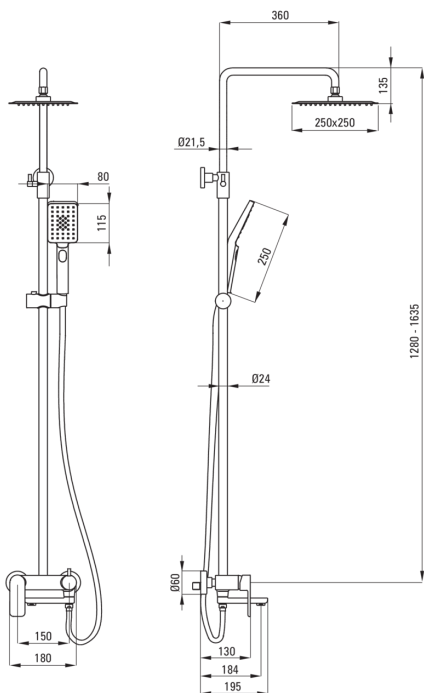

**ALPINIA**  
**Shower column, with bathtub**  
**mixer**

**Product code:** NAC\_01AM  
**EAN:** 5908212058923  
**Color:** silver  
**Warranty [years]:** 5

**Shower columns**

Finish	chrome
Mixer	Yes
Rain head height adjustment	Yes
Bar height adjustment from [mm]	1280
Bar height adjustment up to [mm]	1635

**Rod**

Material	steel 304
Additional features	adjustable shower head angle

**Shower head**

Shape	rectangular
Material	steel 304, brass
Width [mm]	250
Length [mm]	250
Thickness	55
Anti-calc	Yes
Number of functions	1
Stream type	rain
Quick response time for turning the water on and off	Yes

**Hand showers**

Number of functions	3
Anti-calc	Yes
Stream type	rain, mist, mixed

**Hoses**

Length [mm]	1500
Braid type	not applicable
Braid material	PVC
Anti-twist	2

**Spouts**

Spout type	foldable
Range of shower/ bath spout [mm]	184
Aerator	Yes

**Function switch**

Switch type	ceramic mechanical
-------------	--------------------

**Mixer**

Mixer type	mixer, single-handle
------------	----------------------