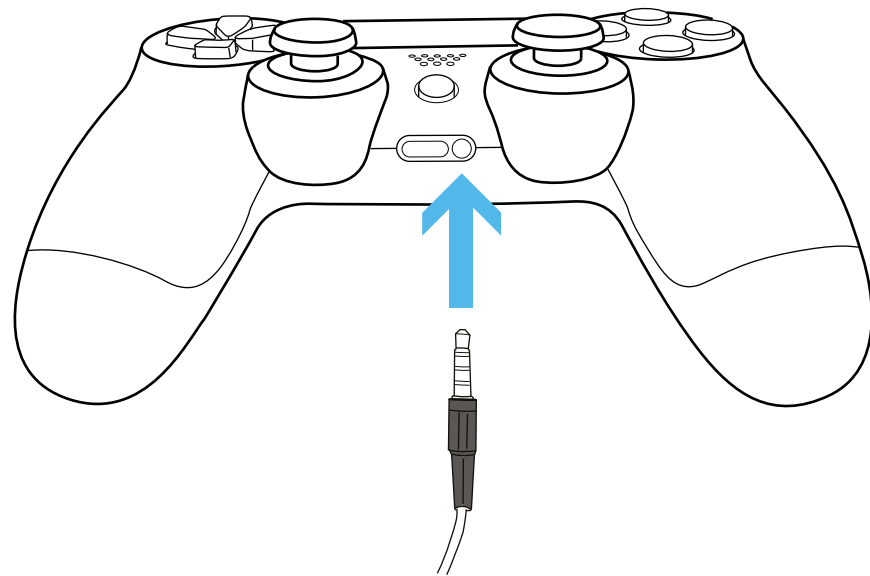

**Trust**

**GXT 330** | Gaming Headset

[www.trust.com/19999/faq](http://www.trust.com/19999/faq)

1

2

PS4

XBox One

\* only 2015 model controller