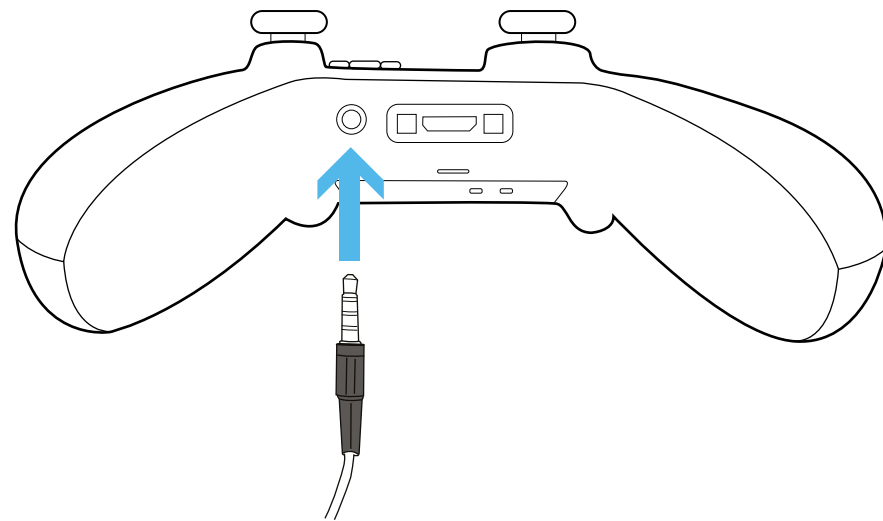

**Trust**

**GXT 330** | Gaming Headset

[www.trust.com/19999/faq](http://www.trust.com/19999/faq)

1

2

PS4

XBox One

\* only 2015 model controller