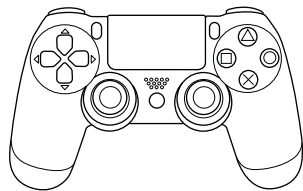

**Trust**

**GXT 330** | Gaming Headset

[www.trust.com/19999/faq](http://www.trust.com/19999/faq)

1

2

PS4

XBox One

\* only 2015 model controller