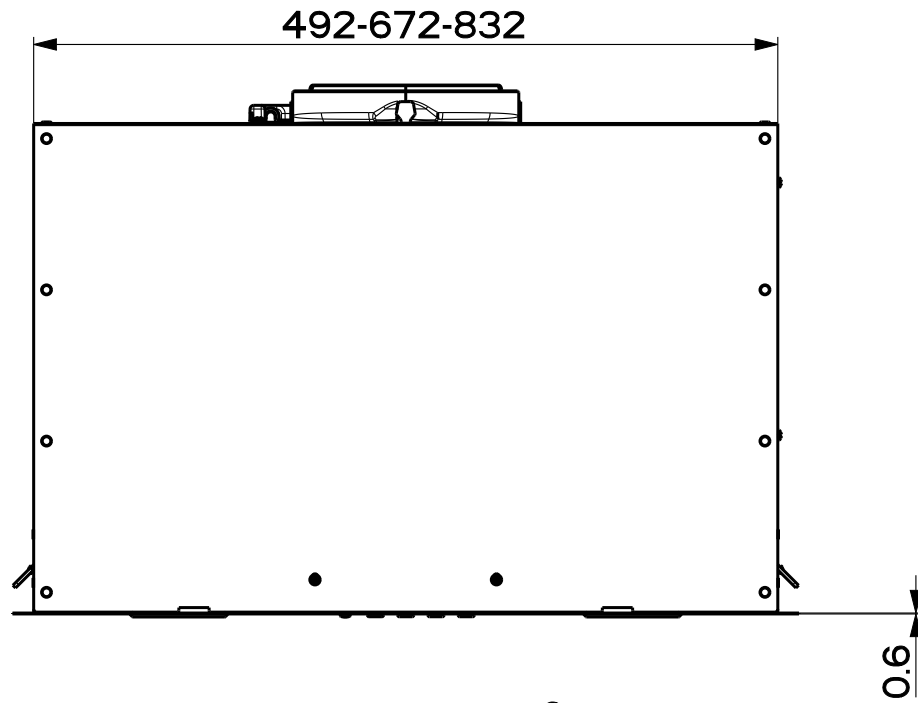

Created by **Palazzi, Walter**

Denomination
DIMENSIONAL DRAWING

Lang **EN**  Sheet **1/2**

Modif.by

Approved by **Palazzi, Walter**

Approval date **07-Dec-2021**

Doc. status **Released**

Drawing N.
305056_702 Rev
01

Created by **Palazzi, Walter**

Denomination
DIMENSIONAL DRAWING

Lang **EN**  Sheet **2/2**

Modif.by

Approved by **Palazzi, Walter**

Approval date **07-Dec-2021**

Doc. status **Released**

Drawing N.
305056_702