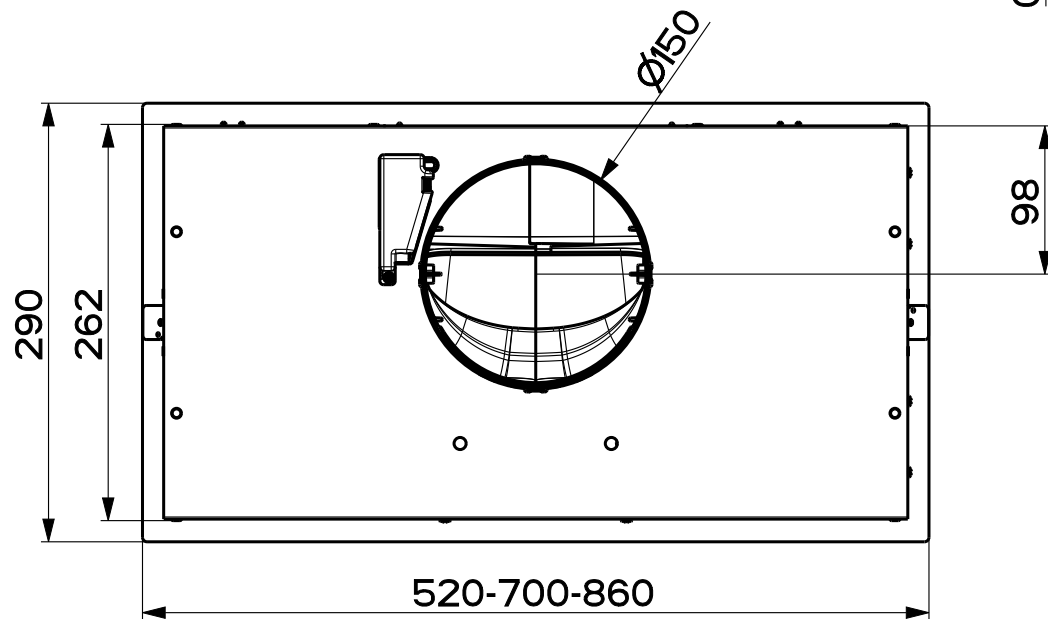

Created by **Palazzi, Walter**

Denomination
DIMENSIONAL DRAWING

Lang **EN**  Sheet **1/2**

Modif.by

Approved by **Palazzi, Walter**

Approval date **07-Dec-2021**

Doc. status **Released**

Drawing N.
305056_702 Rev
01

Created by **Palazzi, Walter**

Denomination
DIMENSIONAL DRAWING

Lang **EN**  Sheet **2/2**

Modif.by

Approved by **Palazzi, Walter**

Approval date **07-Dec-2021**

Doc. status **Released**

Drawing N.
305056_702