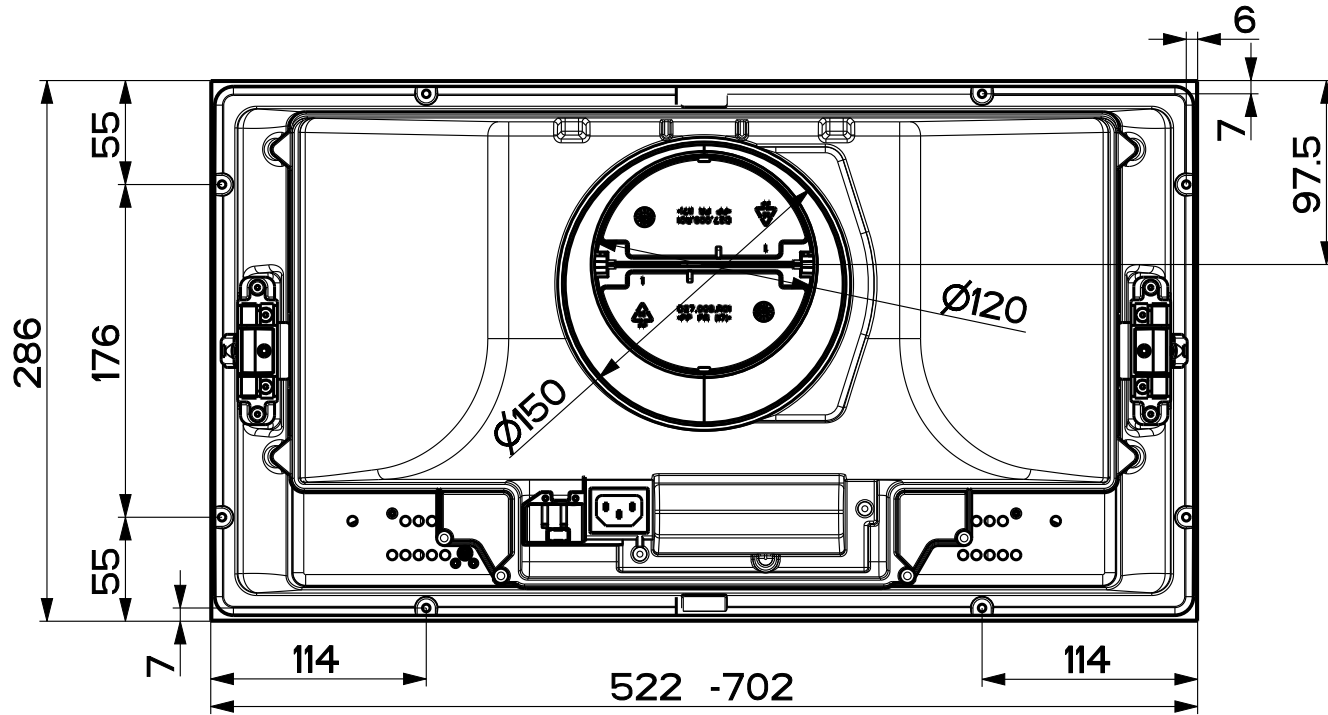

Created by Galassi, Raffaele	
Denomination MAIN ASSEMBLY 520 SCL PULS LAMP	
Lang EN	Sheet 1/2
Modif.by	
Approved by Palazzi, Walter	
Approval date 16-Jan-2020	
Doc. status Released	
Drawing N. 305047_710	Rev 01

Created by Galassi, Raffaele	
Denomination MAIN ASSEMBLY 520 SCL PULS LAMP	
Lang EN 	Sheet 2/2
Modif.by	
Approved by Palazzi, Walter	
Approval date 16-Jan-2020	
Doc. status Released	
Drawing N. 305047_710	Rev 01