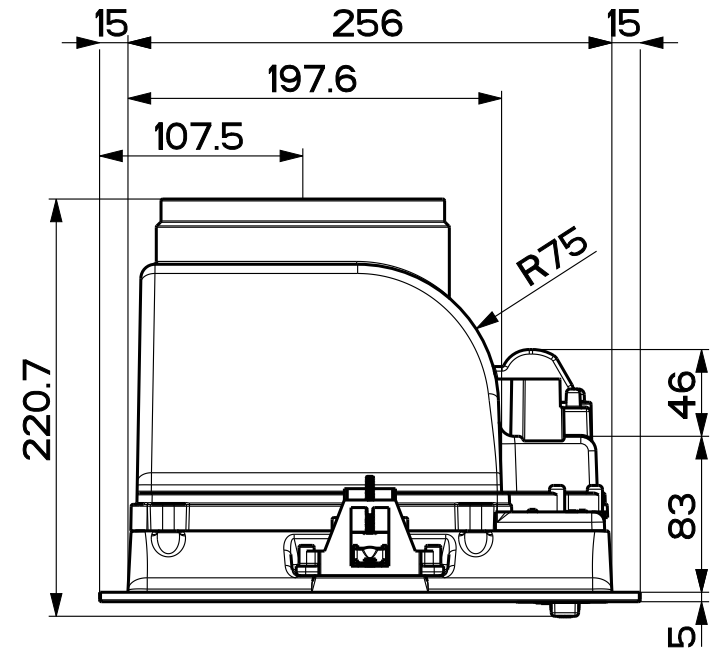

Created by Galassi, Raffaele	
Denomination MAIN ASSEMBLY 520 SCL PULS LAMP	
Lang EN	Sheet 1/2
Modif.by	
Approved by Palazzi, Walter	
Approval date 16-Jan-2020	
Doc. status Released	
Drawing N. 305047_710	Rev 01

Created by Galassi, Raffaele	
Denomination MAIN ASSEMBLY 520 SCL PULS LAMP	
Lang EN 	Sheet 2/2
Modif.by	
Approved by Palazzi, Walter	
Approval date 16-Jan-2020	
Doc. status Released	
Drawing N. 305047_710	Rev 01