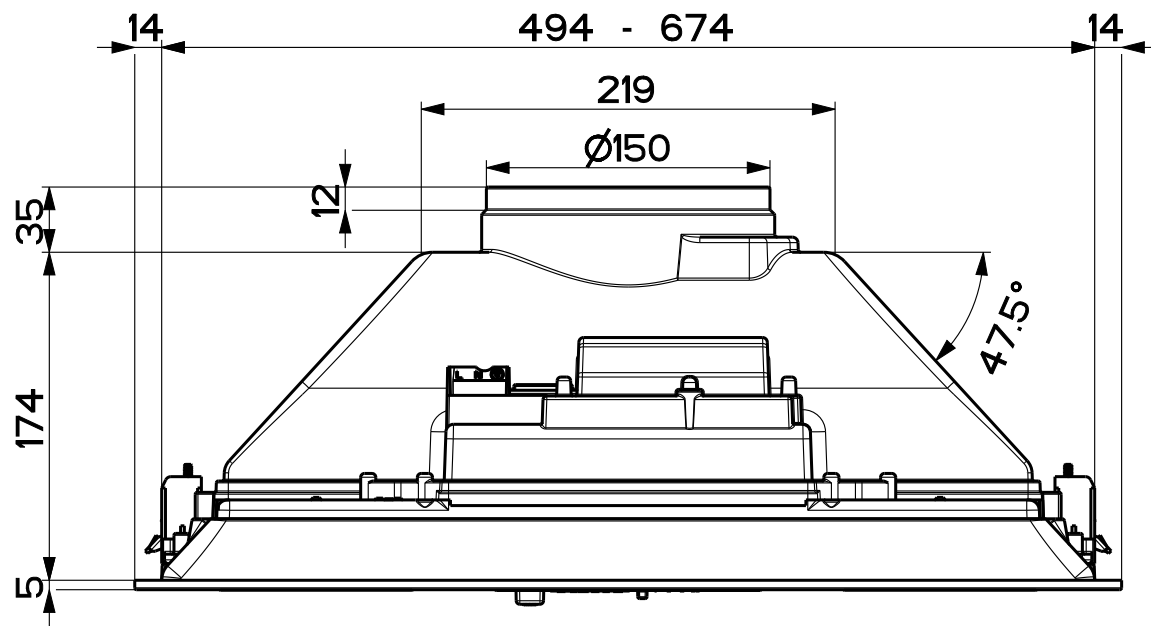

Created by Galassi, Raffaele	
Denomination MAIN ASSEMBLY 520 SCL PULS LAMP	
Lang EN	Sheet 1/2
Modif.by	
Approved by Palazzi, Walter	
Approval date 16-Jan-2020	
Doc. status Released	
Drawing N. 305047_710	Rev 01

Created by Galassi, Raffaele	
Denomination MAIN ASSEMBLY 520 SCL PULS LAMP	
Lang EN 	Sheet 2/2
Modif.by	
Approved by Palazzi, Walter	
Approval date 16-Jan-2020	
Doc. status Released	
Drawing N. 305047_710	Rev 01