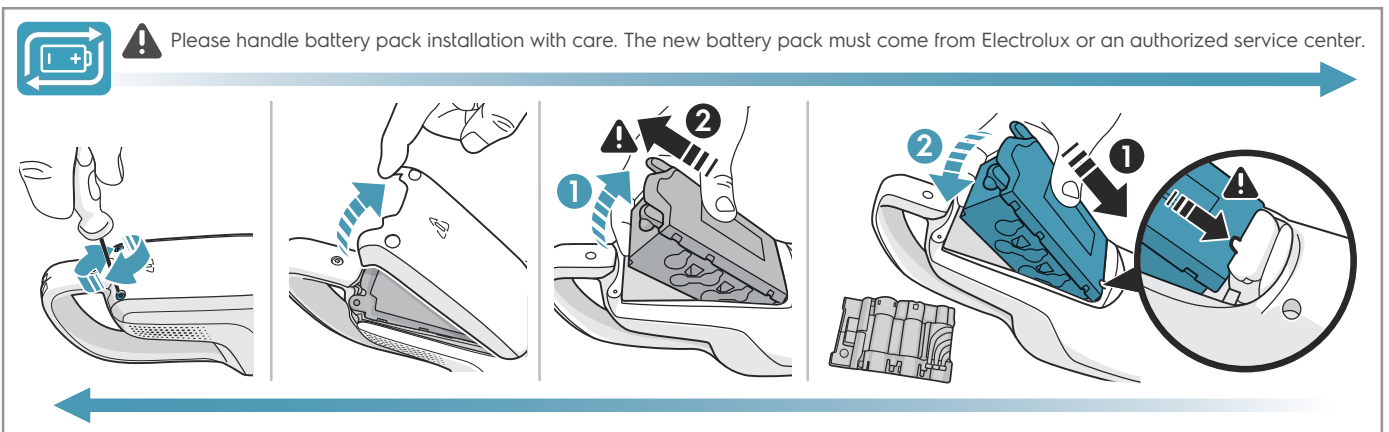

www.electrolux.com

** 18V : ADS-I3G-22 25013GPG
*** 21.6V/25.2V : KSC-18W-350050HE

! Please handle battery pack installation with care. The new battery pack must come from Electrolux or an authorized service center.