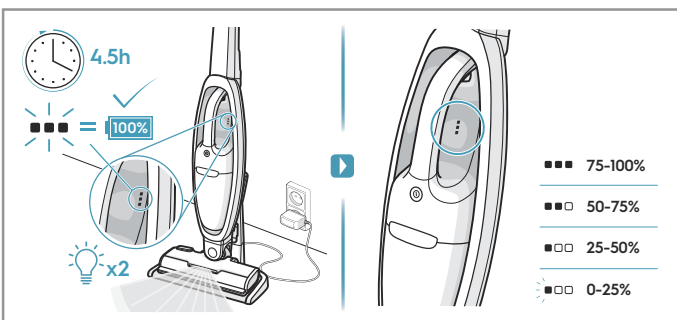

www.electrolux.com

** 18V : ADS-I3G-22 25013GPG
*** 21.6V/25.2V : KSC-18W-350050HE

! Please handle battery pack installation with care. The new battery pack must come from Electrolux or an authorized service center.