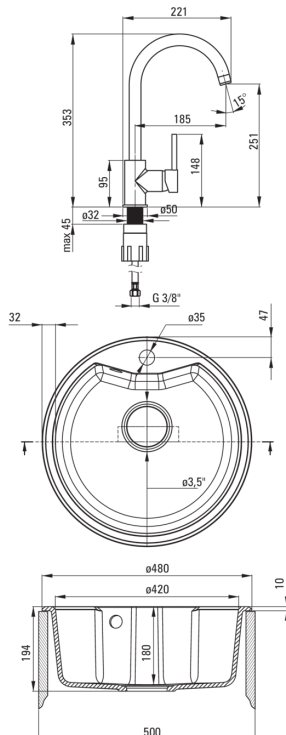

### Sink

Finish	metallic grey
Surface type	matte
Material	granite
Installation method	inset
Number of bowls	1
Minimum cabinet width [mm]	500
Height [mm]	194
Diameter [mm]	480
Bowl depth [mm]	180
Cut-out diameter [mm]	460
Equipped with accessories	Yes
Number of holes	1
Number of pre-drilled holes	0
Antibacterial	Yes
Hydrophobicity	Yes

### Mixer cartridge

Ceramic cartridge size	35 mm
------------------------	-------

### Spouts

Spout type	swivel
Mixer spout range [mm]	185

### Connecting hoses

Length [mm]	450
Installation thread	3/8"
Connection thread	M10