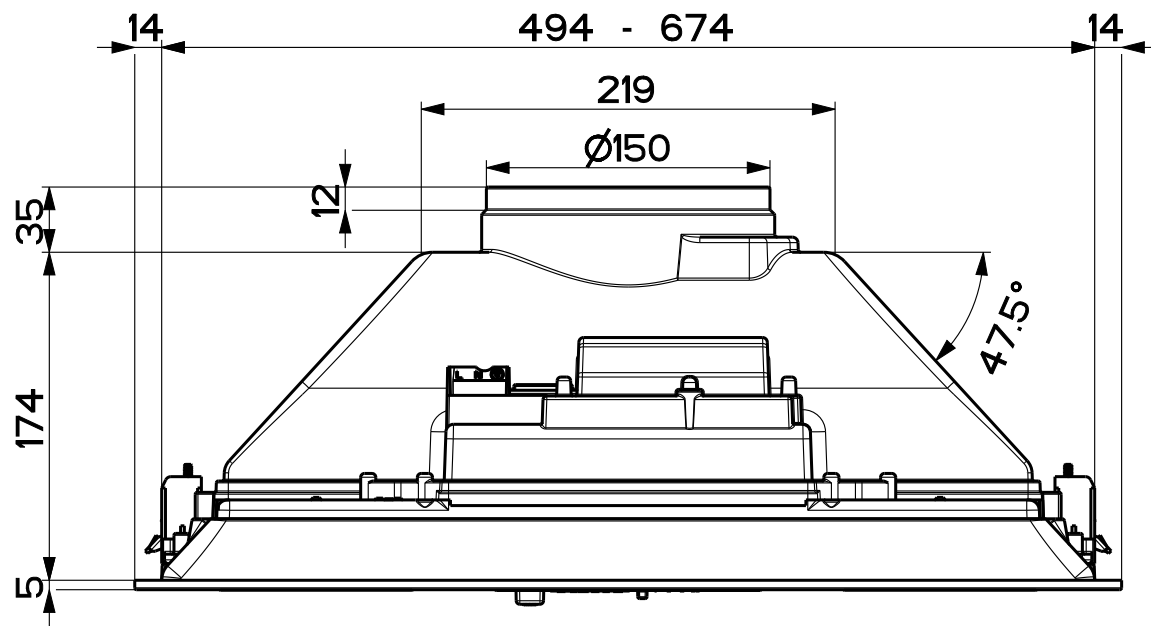

Created by **Galassi, Raffaele**

Denomination  
**MAIN ASSEMBLY 520 SCL PULS LAMP**

Lang **EN** Sheet **1/2**

Modif.by

Approved by **Palazzi, Walter**

Approval date **16-Jan-2020**

Doc. status **Released**

Drawing N.  
**305047\_710** Rev  
**01**

Created by <b>Galassi, Raffaele</b>	
Denomination <b>MAIN ASSEMBLY 520 SCL PULS LAMP</b>	
Lang <b>EN</b> 	Sheet <b>2/2</b>
Modif.by	
Approved by <b>Palazzi, Walter</b>	
Approval date <b>16-Jan-2020</b>	
Doc. status <b>Released</b>	
Drawing N. <b>305047_710</b>	Rev <b>01</b>