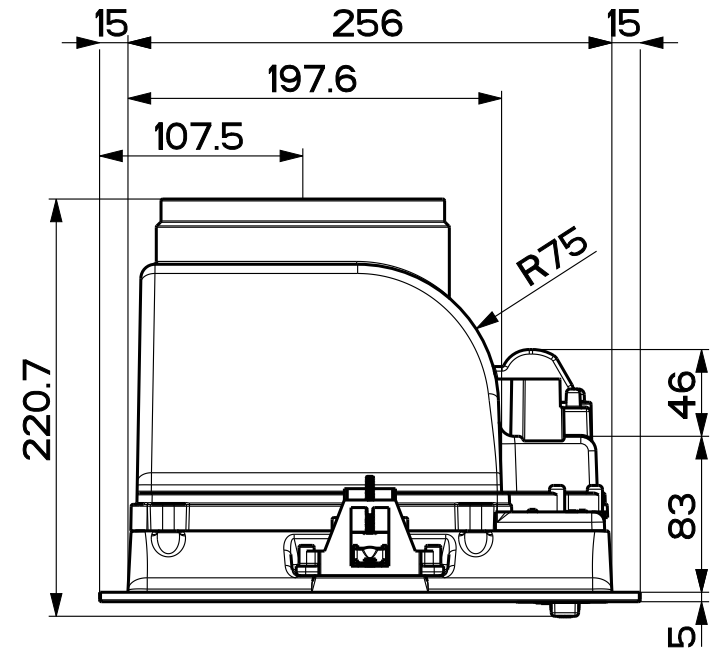

Created by **Galassi, Raffaele**

Denomination  
**MAIN ASSEMBLY 520 SCL PULS LAMP**

Lang **EN** Sheet **1/2**

Modif.by

Approved by **Palazzi, Walter**

Approval date **16-Jan-2020**

Doc. status **Released**

Drawing N.  
**305047\_710** Rev  
**01**

Created by <b>Galassi, Raffaele</b>	
Denomination <b>MAIN ASSEMBLY 520 SCL PULS LAMP</b>	
Lang <b>EN</b> 	Sheet <b>2/2</b>
Modif.by	
Approved by <b>Palazzi, Walter</b>	
Approval date <b>16-Jan-2020</b>	
Doc. status <b>Released</b>	
Drawing N. <b>305047_710</b>	Rev <b>01</b>