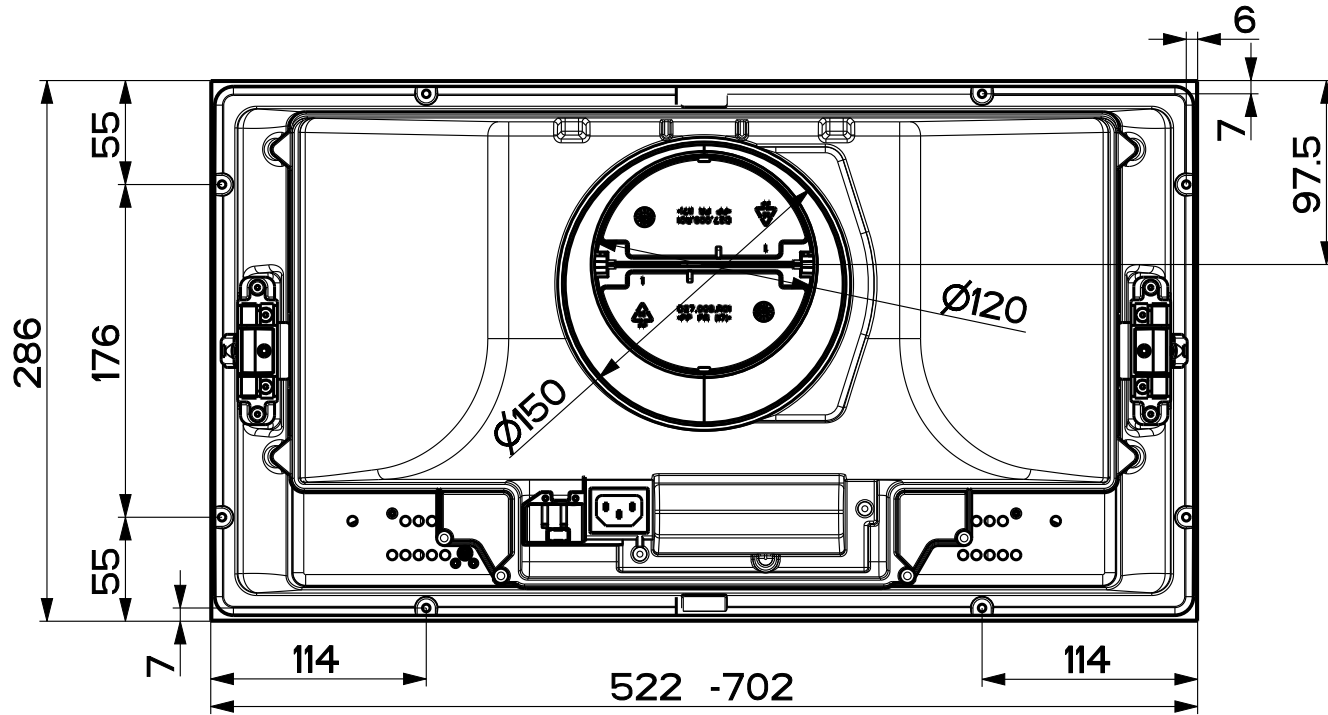

Created by **Galassi, Raffaele**

Denomination  
**MAIN ASSEMBLY 520 SCL PULS LAMP**

Lang **EN** Sheet **1/2**

Modif.by

Approved by **Palazzi, Walter**

Approval date **16-Jan-2020**

Doc. status **Released**

Drawing N.  
**305047\_710** Rev  
**01**

Created by <b>Galassi, Raffaele</b>	
Denomination <b>MAIN ASSEMBLY 520 SCL PULS LAMP</b>	
Lang <b>EN</b> 	Sheet <b>2/2</b>
Modif.by	
Approved by <b>Palazzi, Walter</b>	
Approval date <b>16-Jan-2020</b>	
Doc. status <b>Released</b>	
Drawing N. <b>305047_710</b>	Rev <b>01</b>