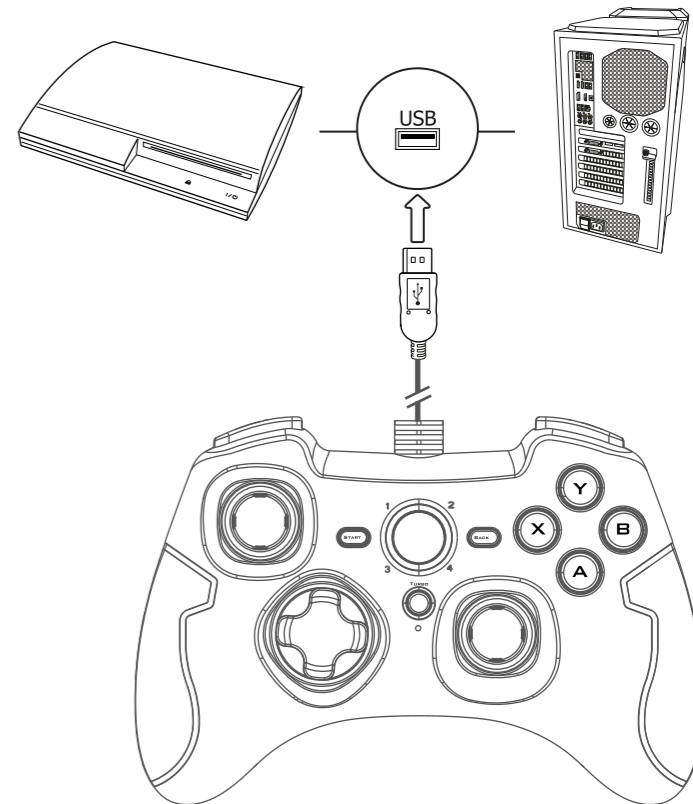

Trust

USER GUIDE

www.trust.com/22193/faq

NOMAD | Gamepad
For PC & PS3

1.

2.

* PC only

X-input

D-input

3.

1X = TURBO
 2X = AUTO TURBO
 3X = CLEAR

4.

* PC only

WINDOWS 7

WINDOWS 8/10

Control panel