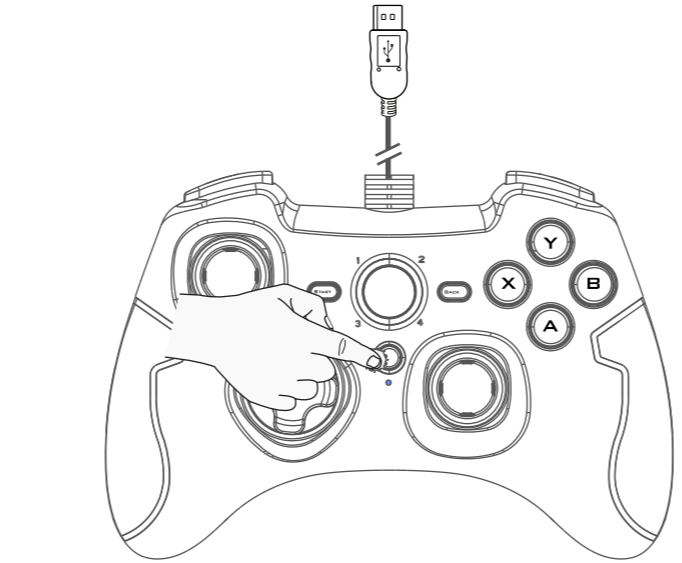

Trust

USER GUIDE

www.trust.com/22193/faq

NOMAD | Gamepad
For PC & PS3

1.

2.

* PC only

X-input

D-input

3.

1X = TURBO
 2X = AUTO TURBO
 3X = CLEAR

4.

* PC only

WINDOWS 7

WINDOWS 8/10

Control panel