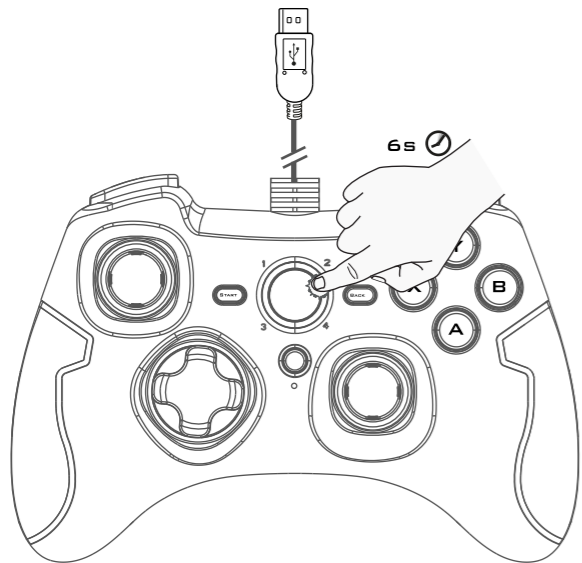

Trust

USER GUIDE

www.trust.com/22193/faq

NOMAD | Gamepad
For PC & PS3

1.

2.

* PC only

X-input

D-input

3.

1X = TURBO
 2X = AUTO TURBO
 3X = CLEAR

4.

* PC only

WINDOWS 7

WINDOWS 8/10

Control panel