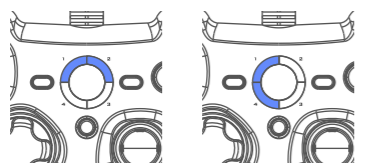

D-input

3.

1X = TURBO
 2X = AUTO TURBO
 3X = CLEAR

4.

* PC only

WINDOWS 7

WINDOWS 8/10

Control panel