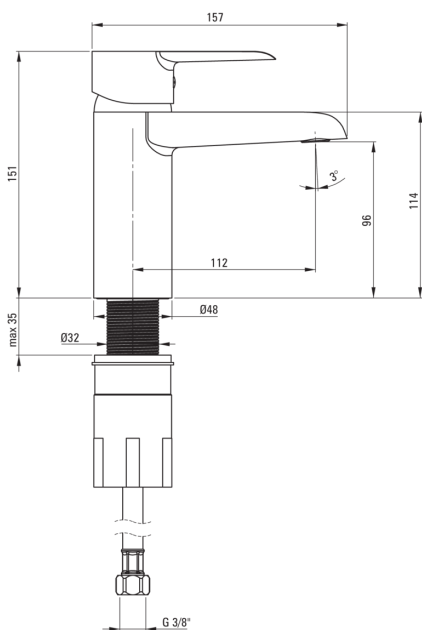

## Washbasin tap

Product code: BFC\_020M

EAN: 5908212083680

Color: silver

Warranty [years]: 7

### Mixer

Finish	chrome
Mixer type	single-handle, mixer
Installation method	standing
Total mixer height [mm]	151
Flow class [l/min]	Z ≤ 9 (4 - 9)
Acoustic group [db]	I (x ≤ 20)

### Mixer cartridge

Ceramic cartridge size	40 mm
------------------------	-------

### Connecting hoses

Length [mm]	450
Installation thread	3/8"
Connection thread	M10