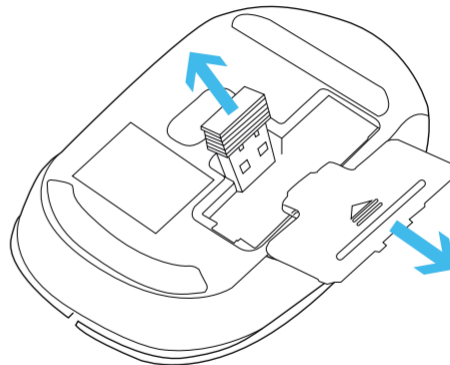

## AERA Wireless Mouse

Quick Installation Guide

1.

2.

3.

4.

- DPI
- 800 ↖
  - 1200 ↗
  - 1600 ↘