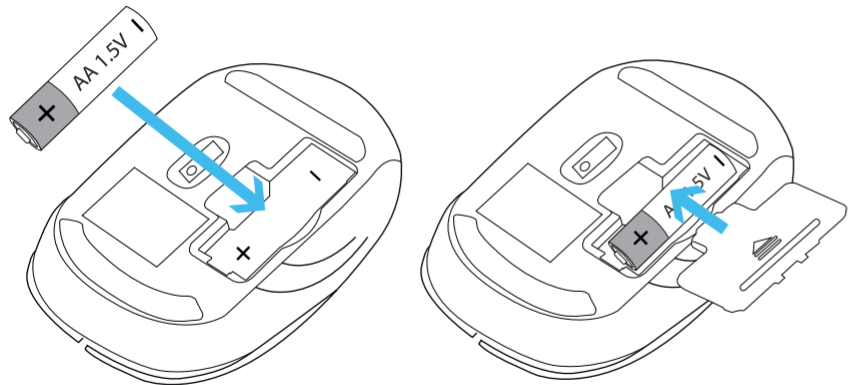

## AERA Wireless Mouse

Quick Installation Guide

1.

2.

3.

4.

- DPI
- 800 ↖
  - 1200 ↗
  - 1600 ↘