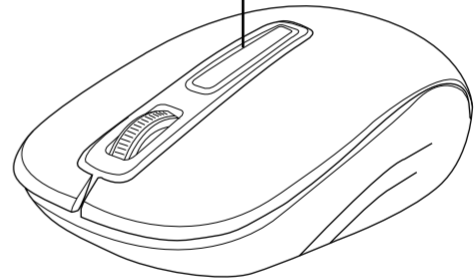

## AERA Wireless Mouse

Quick Installation Guide

1.

2.

3.

4.

- DPI
- 800 ↖
  - 1200 ↗
  - 1600 ↘