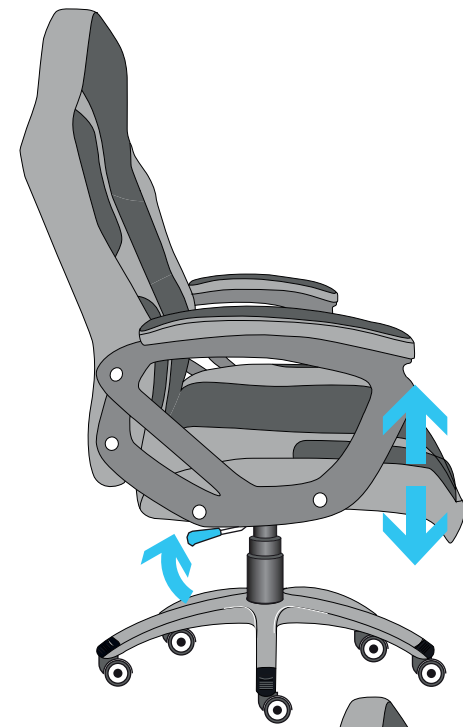

I 8 x  M6 x 25
+ 1 x spare

J 4 x  M6 x 20
+ 1 x spare

K 8 x 

RYON | GXT GAMING CHAIR