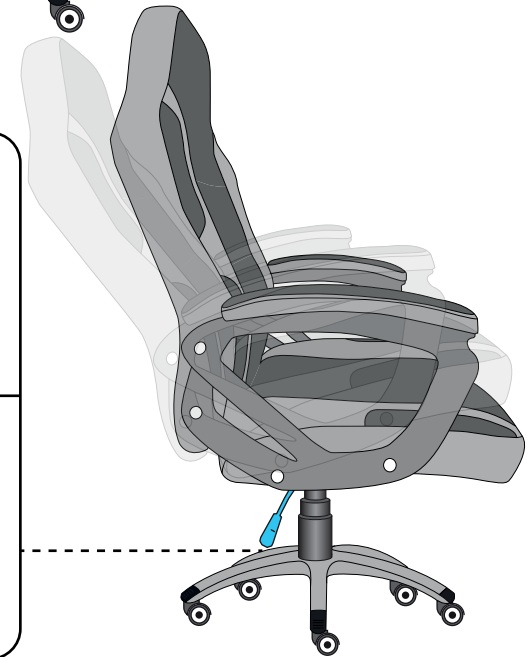

I 8 x  M6 x 25
+ 1 x spare

J 4 x  M6 x 20
+ 1 x spare

K 8 x 

RYON | GXT GAMING CHAIR