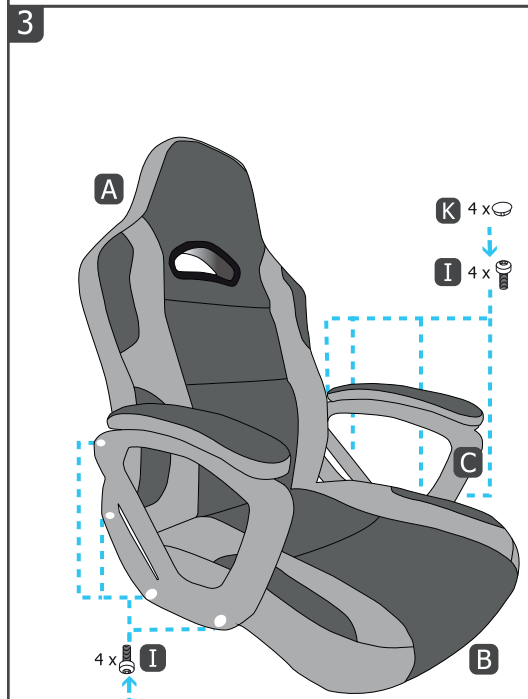

I 8 x  M6 x 25
+ 1 x spare

J 4 x  M6 x 20
+ 1 x spare

K 8 x 

RYON | GXT GAMING CHAIR