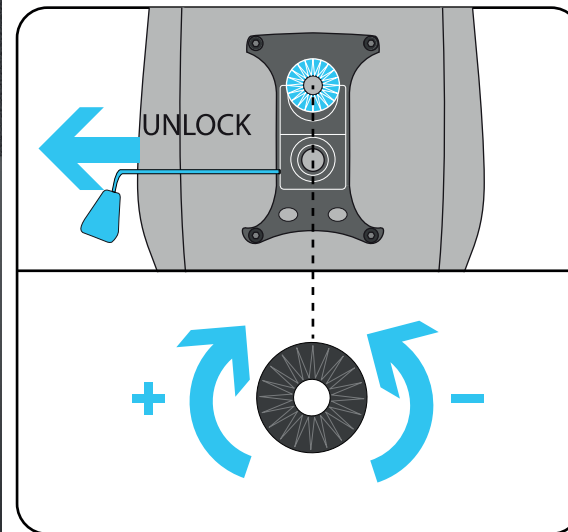

I 8 x  M6 x 25
+ 1 x spare

J 4 x  M6 x 20
+ 1 x spare

K 8 x 

RYON | GXT GAMING CHAIR