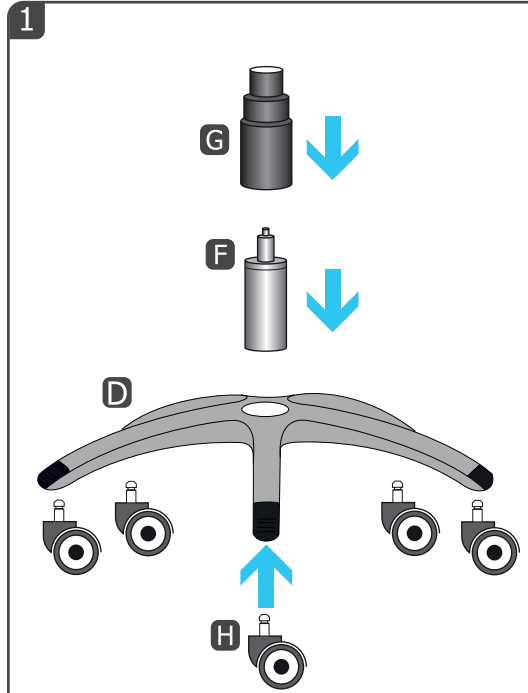

I 8 x  M6 x 25
+ 1 x spare

J 4 x  M6 x 20
+ 1 x spare

K 8 x 

RYON | GXT GAMING CHAIR