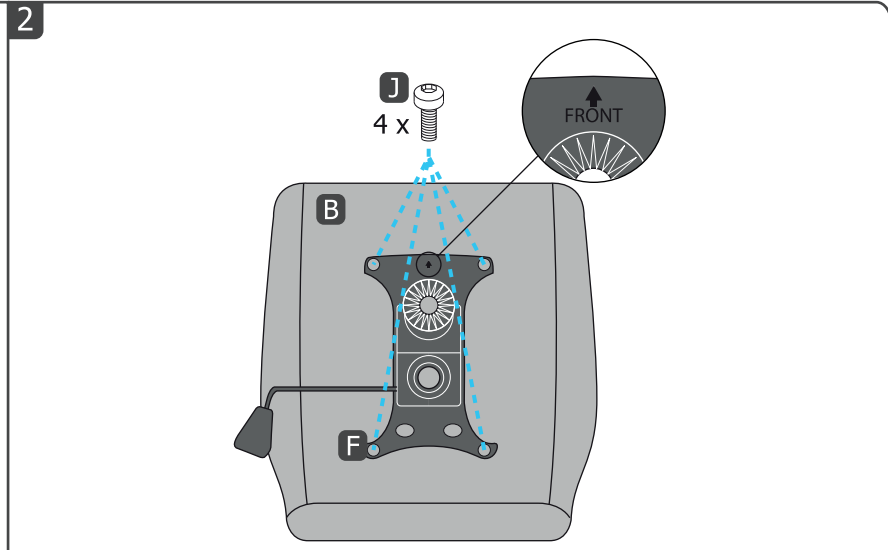

I 8 x  M6 x 25
+ 1 x spare

J 4 x  M6 x 20
+ 1 x spare

K 8 x 

RYON | GXT GAMING CHAIR