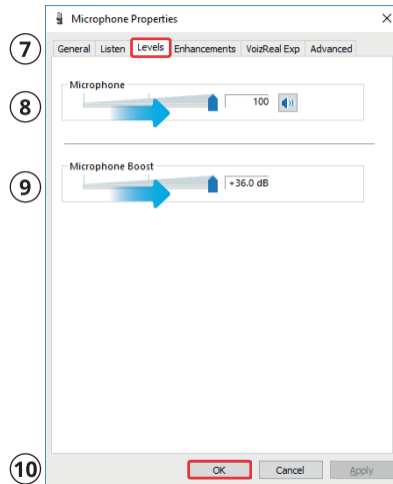

3.

Trust

All-round
Microphone

Quick Installation Guide