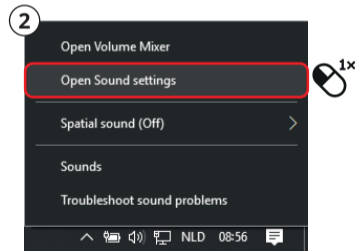

3.

**Trust**

All-round  
**Microphone**

**Quick Installation Guide**

**1.****Option 1****Option 2****2.****Sound**

- 3** **Speakers (USB PnP Sound Device)**  
Speakers / Headphones (Realtek Audio)

Some apps are using custom output settings. You can personalize these in app volume and device preferences below.

[Device properties](#)

[Troubleshoot](#)

**Input**

- 5** **Microphone (USB PnP Sound Device)**  
Microphone (Realtek Audio)

Some apps are using custom input settings. You can personalize these in app volume and device preferences below.