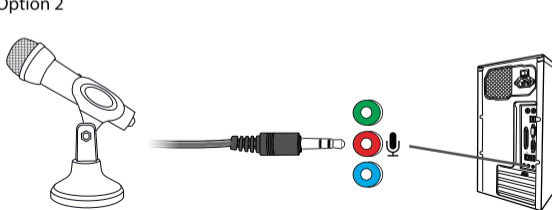

3.

**Trust**

All-round  
**Microphone**

**Quick Installation Guide**

**1.****Option 1****Option 2****2.****Sound**

- 3** **Speakers (USB PnP Sound Device)**  
Speakers / Headphones (Realtek Audio)

Some apps are using custom output settings. You can personalize these in app volume and device preferences below.

[Device properties](#)

[Troubleshoot](#)

**Input**

- 5** **Microphone (USB PnP Sound Device)**  
Microphone (Realtek Audio)

Some apps are using custom input settings. You can personalize these in app volume and device preferences below.