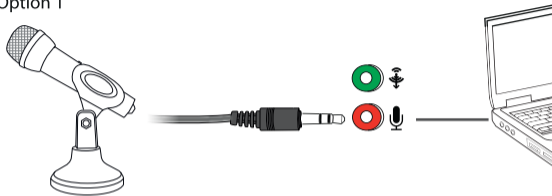

3.

**Trust**

All-round  
**Microphone**

**Quick Installation Guide**

**1.****Option 1****Option 2****2.****Sound**

- 3** **Speakers (USB PnP Sound Device)**  
Speakers / Headphones (Realtek Audio)

Some apps are using custom output settings. You can personalize these in app volume and device preferences below.

[Device properties](#)

[Troubleshoot](#)

**Input**

- 5** **Microphone (USB PnP Sound Device)**  
Microphone (Realtek Audio)

Some apps are using custom input settings. You can personalize these in app volume and device preferences below.