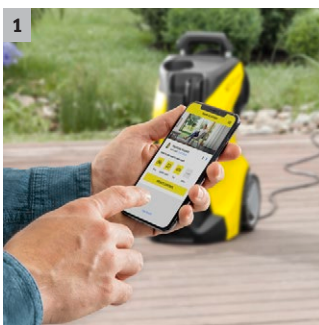

## K 3 Power Control

K 3 Power Control pressure washer with G 120 Q Power Control spray gun and spray lances. With application consultant via app, which provides practical tips for even more efficient cleaning results.

### 2 Power Control spray gun and Quick Connect spray lances

- The optimal setting for every surface. Three pressure settings and one detergent setting.
- Full control - the manual display shows the settings that have been set.