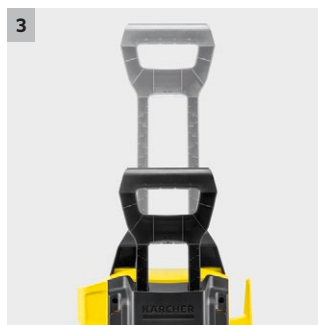

## K 3 Power Control

K 3 Power Control pressure washer with G 120 Q Power Control spray gun and spray lances. With application consultant via app, which provides practical tips for even more efficient cleaning results.

### 2 Power Control spray gun and Quick Connect spray lances

- The optimal setting for every surface. Three pressure settings and one detergent setting.
- Full control - the manual display shows the settings that have been set.

### 3 Height-adjustable telescopic handle

- For a convenient pulling height.
- Completely retractable for optimal storage.