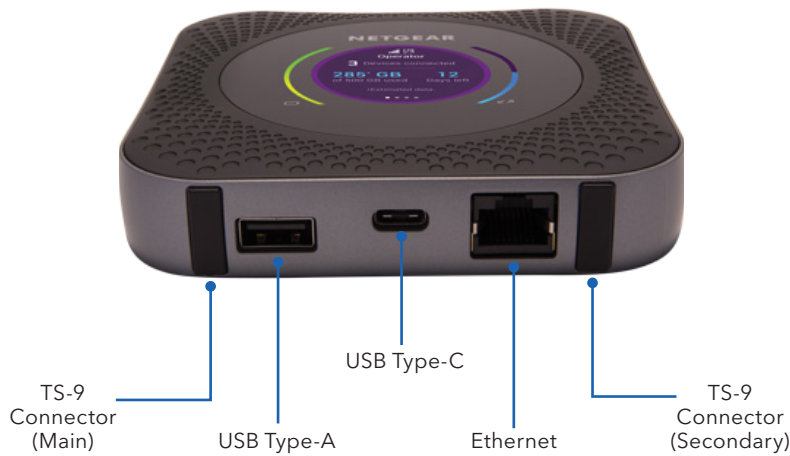

As your ultimate travel router, the Nighthawk M1 Mobile Router is a premium mobile WiFi router, plus MORE

SUPER-FAST WIRELESS INTERNET

LONG-LASTING BATTERY

TRAVEL ROUTER

DUAL BAND DUAL CONCURRENT WIFI

SIMPLE INTUITIVE APP-DRIVEN USER EXPERIENCE

IMPROVED JUMPBOOST

MEDIA STREAMING