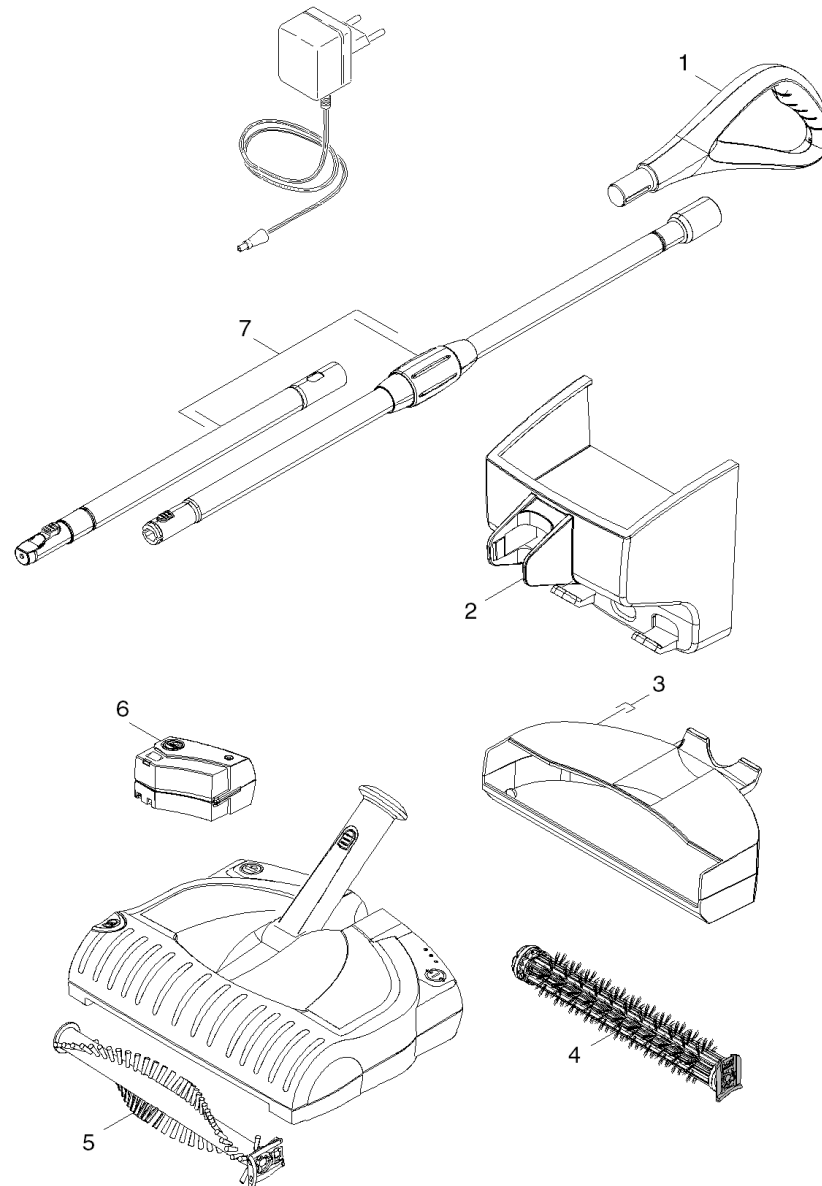

Short spare parts list (1.258-515.3)

Home and Garden \ Sweepers \ Electric motor \ K 65 Plus (white) *EU \ Short spare parts list

Short spare parts list (1.258-515.3)

Home and Garden \ Sweepers \ Electric motor \ K 65 Plus (white) *EU \ Short spare parts list

POS	Article no.	Description	Quantity	Unit
1	4.070-606.0	Hand grip complete	1.000	ST
2	4.672-176.0	Wall fastening complete	1.000	ST
3	4.070-561.0	Dirt box complete	1.000	ST
4	4.762-520.0	Roller brush animal hair complete	1.000	ST
5	4.762-519.0	Roller brush complete black	1.000	ST
6	4.070-763.0	Housing Akku kpl. NiMH	1.000	ST
7	4.070-598.0	Tube complete	1.000	ST