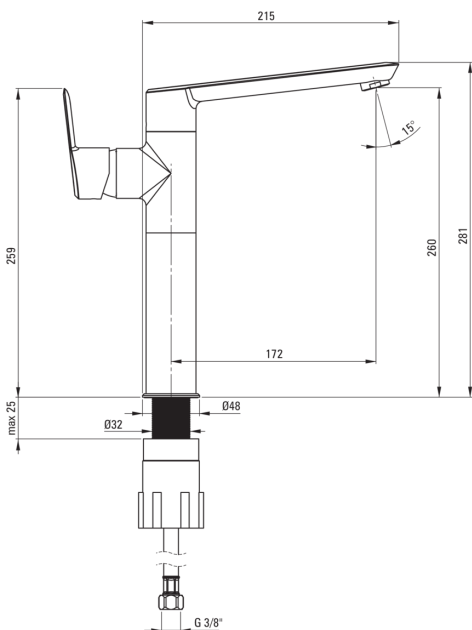

ARNIKA

Washbasin tap, tall

Product code: BQA_021K
 EAN: 5908212085462
 Color: silver
 Warranty [years]: 7

Mixer

Finish	chrome
Mixer type	mixer, single-handle
Installation method	standing
Total mixer height [mm]	289
Acoustic group [db]	I (x ≤ 20)
Plug included in the set	Yes

Mixer cartridge

Ceramic cartridge size	35 mm
------------------------	-------

Spouts

Spout type	swivel
Mixer spout range [mm]	172
Material	brass

Aerators

Aerator type	silicone
Aerator size	M24

Connecting hoses

Length [mm]	450
Installation thread	3/8"
Connection thread	M10

Plug

Type	click-clack
Type	without overflow

Features:

- The mixer body is made of the highest quality brass
- The mixer is equipped with a stream aerator
- Silicone aerator for easy removal of limescale
- The mounting sleeve facilitates the installation of the mixer
- 45 cm connection hoses included
- Functional click-clack plug included
- The lever on the side makes it easier to keep the spout clean
- Dedicated cleaning agent, safe for cleaned surfaces