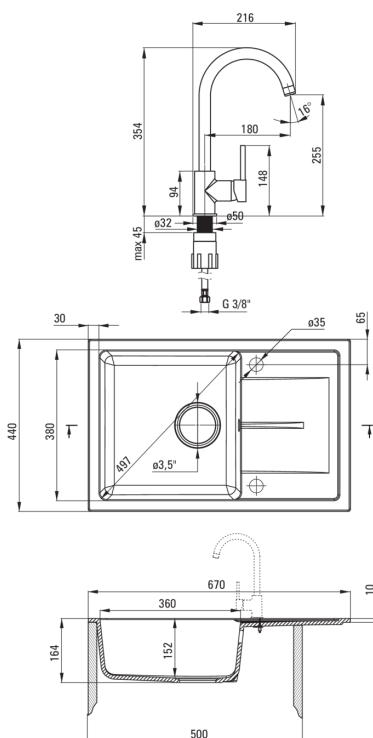

LEDA

Granite sink with tap, 1-bowl with drainer

 deante

Product code: ZRDA2113

EAN: 5908212084687

Color: shades of grey, black

Warranty [years]: 18

Sink

Finish	graphite
Surface type	matte
Material	granite
Installation method	inset
Number of bowls	1
Minimum cabinet width [mm]	500
Width [mm]	440
Length [mm]	670
Height [mm]	164
Bowl depth [mm]	152
Cut-out length [mm]	650
Cut-out width [mm]	420
Reversible	Yes
Equipped with accessories	Yes
Number of holes	2
Number of pre-drilled holes	0
Hydrophobicity	Yes

Waste kit

Finish	steel
Plug type	manual
Low siphon/ space saver	Yes
Possibility to connect a dishwasher/ washing machine	Yes

Mixer

Finish	graphite, chrome
Mixer type	mixer, single-handle
Installation method	standing
Flow class [l/min]	Z ≤ 9 (4 - 9)
Acoustic group [db]	I (x ≤ 20)

Mixer cartridge

Ceramic cartridge size	35 mm
------------------------	-------

Spouts

Spout type	swivel
Mixer spout range [mm]	180

Aerators

Aerator type	honeycomb
Aerator size	M22

Connecting hoses

Length [mm]	450
Installation thread	3/8"
Connection thread	M10