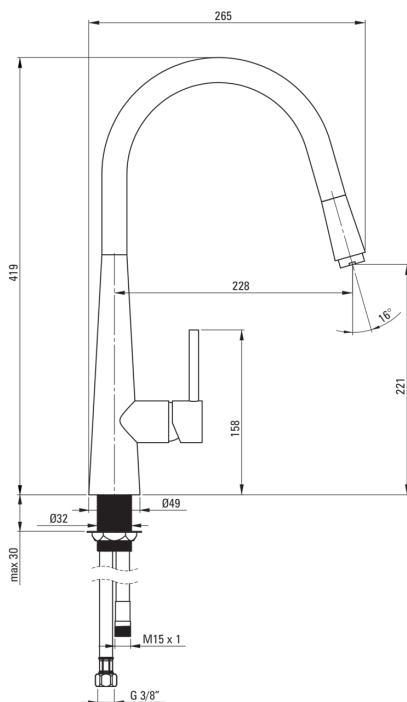

## Mixer

Finish	chrome
Mixer type	single-handle, mixer
Installation method	standing
Total mixer height [mm]	419
Flow class [l/min]	Z ≤ 9 (4 - 9)
Acoustic group [db]	I (x ≤ 20)

## Mixer cartridge

Ceramic cartridge size	35 mm
------------------------	-------

## Spouts

Spout type	pull-out
Mixer spout range [mm]	228
Material	brass

## Connecting hoses

Length [mm]	450
Installation thread	3/8"
Connection thread	M10