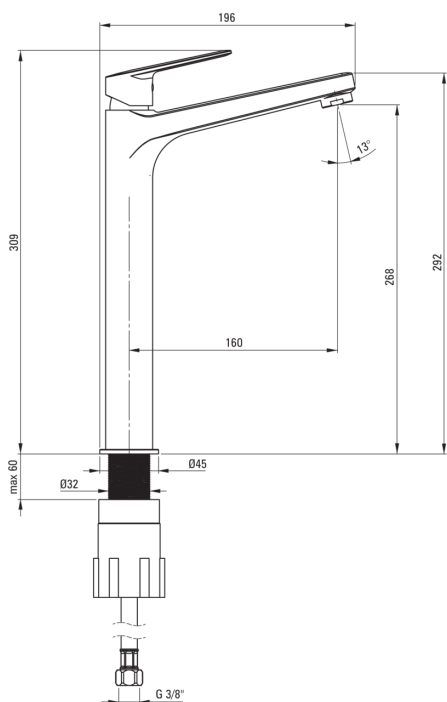

JASMIN

Washbasin tap, tall

Product code: BGJ_021K

EAN: 05908212061138

Color: silver

Warranty [years]: 7

Mixer

| | |
|--------------------------|----------------------|
| Finish | chrome |
| Mixer type | single-handle, mixer |
| Installation method | standing |
| Total mixer height [mm] | 308 |
| Flow class [l/min] | Z ≤ 9 (4 - 9) |
| Acoustic group [db] | II (20 < x ≤ 30) |
| Plug included in the set | Yes |

Mixer cartridge

| | |
|------------------------|-------|
| Ceramic cartridge size | 25 mm |
|------------------------|-------|

Spouts

| | |
|------------------------|-------|
| Spout type | still |
| Mixer spout range [mm] | 159 |
| Material | brass |

Aerators

| | |
|--------------|------------------|
| Aerator type | swivel, silicone |
| Aerator size | M24 |

Connecting hoses

| | |
|---------------------|------|
| Length [mm] | 450 |
| Installation thread | 3/8" |
| Connection thread | M8 |

Plug

| | |
|------|---------------|
| Type | click-clack |
| Type | with overflow |

Features:

- The mixer body is made of the highest quality brass
- The mixer is equipped with a stream aerator
- A moveable aerator allows you to direct the stream of water
- Silicone aerator for easy removal of limescale
- The mounting sleeve facilitates the installation of the mixer
- 45 cm connection hoses included
- Z flow class (4-9 l/min) allowing for water consumption reduction
- Functional click-clack plug included
- Dedicated cleaning agent, safe for cleaned surfaces