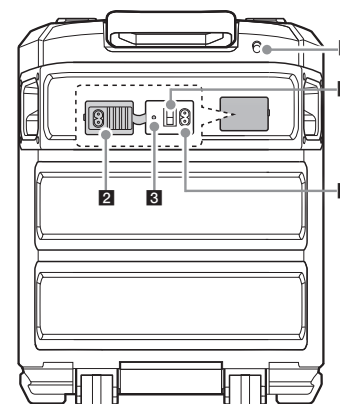

Rear Panel

1 FM antenna

2 Port cover

When you don't use the unit, close the port cover securely.

3 Battery charging indicator

4 Power ON / OFF switch

Switches the unit ON or OFF. (Battery can be charged even when this unit is in off (OFF) status.)

5 AC in socket

Fully charge the device before using.