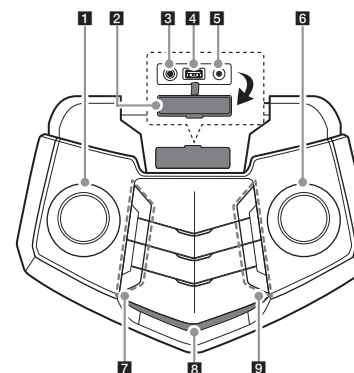

Top Panel

1 MIC VOL. ▼

Adjusts microphone volume level.

2 Port cover

When you don't use the unit, close the port cover securely.

3 MIC IN

Connects a microphone.

4 USB port

You can play sound files by connecting the USB device.

5 PORT. (Portable) IN

Connects a portable device.

6 ▼ MAIN VOL.

Adjusts speaker volume level.

7 ⏻ (Standby)

Turns the power on or off.

ECHO / DEMO

- Selects ECHO mode.
- In power off status, if you press **ECHO / DEMO**, shows DEMO mode.

VOCAL EFFECTS

Selects VOCAL EFFECTS mode.

VOICE CANCELLER

You can enjoy the function while playing the music, by reducing singer vocal of music in the various source.

#/b (KEY CHANGER)

Changes the key to suit your vocal range.

8 Display window

9 F (Function)

Selects the function and input source.

⏪ (Play / Pause)

Starts or pauses playback.

PRESET / REPEAT

- Chooses a preset number for a radio station. / Stores radio stations by pressing and holding.
- Listens to your files repeatedly or randomly.
- Sees the name of connected all **Bluetooth** device in Bluetooth mode.

SOUND EFFECT / BASS BLAST(or BASS BLAST+)

- Chooses sound impressions.
- Press and hold to select BASS (or BASS+) effect directly.

⏮/⏭

- Skips Fast backward or Forward. / Searches for a section within a file by pressing and holding.
- Selects the radio stations.