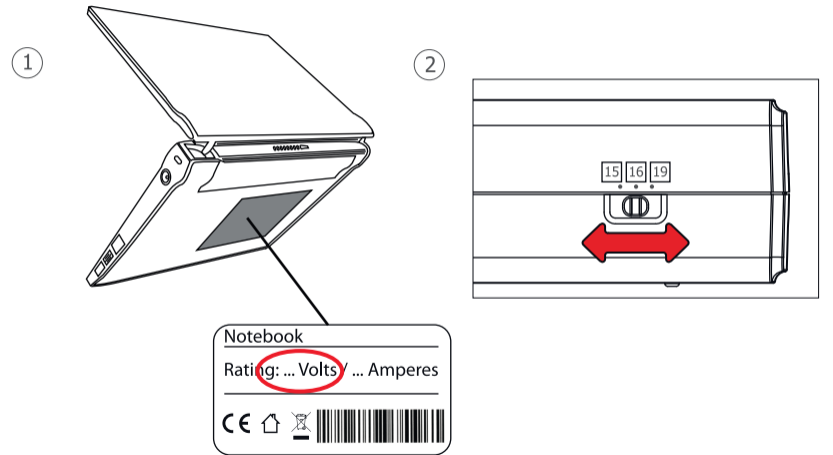

1. CHECK VOLTAGE