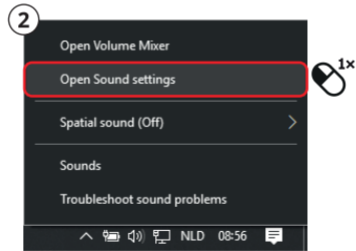

**1.****2. Windows 10****Sound**

Some apps are using custom output settings. You can personalize these in app volume and device preferences below.

**Device properties****Input**

Some apps are using custom input settings. You can personalize these in app volume and device preferences below.