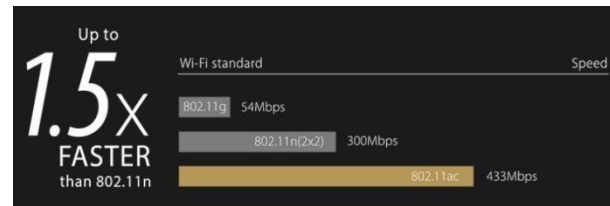

RP-AC51

Wireless-AC750 dual-band repeater for easy setup

- **Extend fast Wi-Fi from your router** - Enjoy the combined dual-band speeds of up to 750Mbps.
- **Improve Wi-Fi coverage throughout your home** - Dual-band antenna design with two external antennas extends fast Wi-Fi coverage to every room.
- **Easy setup with signal indicator** - Find the ideal place for RP-AC51 using the LED signal indicator, and enjoy one-click setup.
- **ASUS extender app** - PC-free setup of network, anytime, anywhere.
- **Easy mode-switching** – Instantly configure the best mode for your needs: Repeater, Access Point or Media Bridge.

Experience Ultra-Fast Wireless

Powered by the new 802.11ac chipset, RP-AC51 delivers ultra-fast wireless-AC speeds up to 433Mbps on the 5GHz band — that's about 1.5 times faster than standard Wireless-N! This high-performance wireless lets you enjoy ultra-smooth online gaming, snappier web surfing and other bandwidth-hungry tasks without a wired connection.