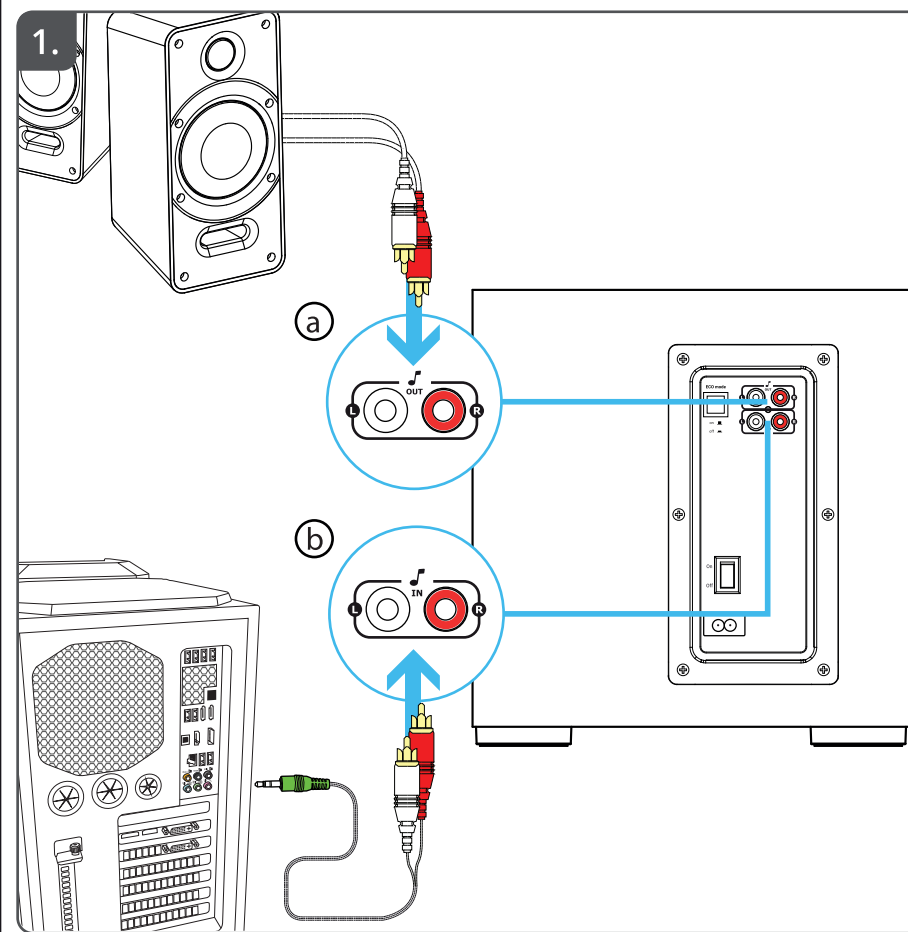

Trust

TORRO | ILLUMINATED
SPEAKERSET

www.trust.com/23043/faq

3. XBOX 360 / Nintendo Wii

4. PS3

5.

6.