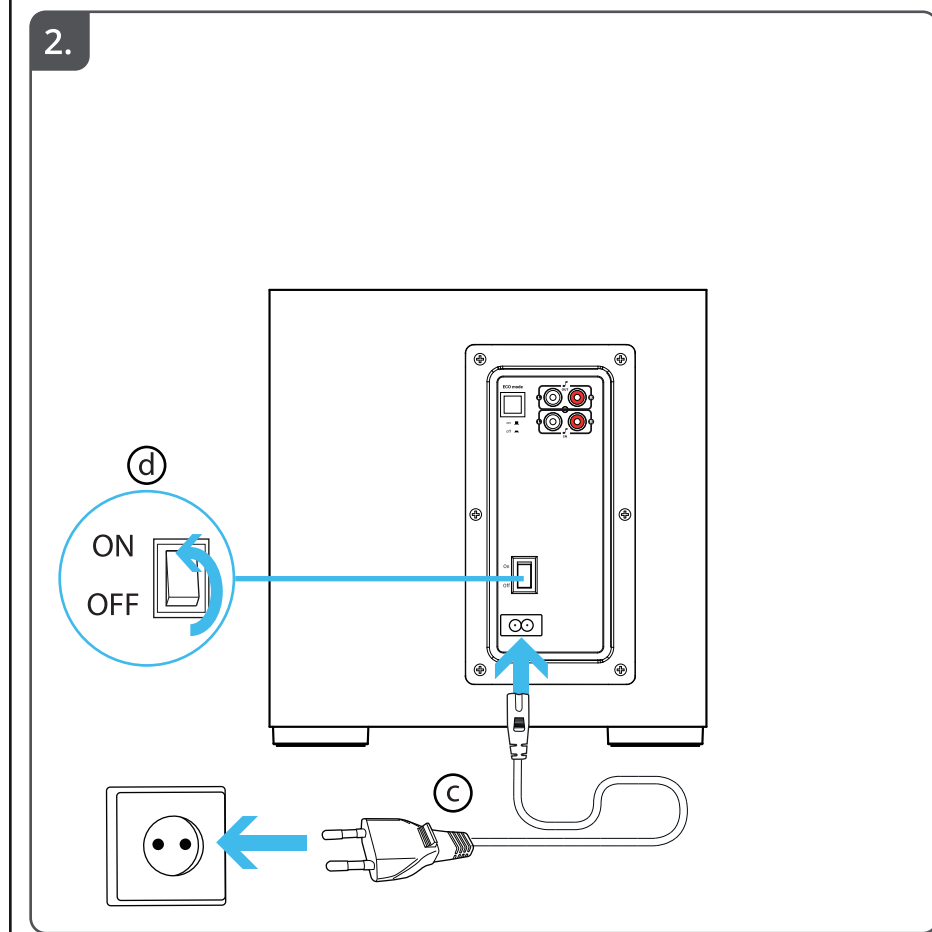

Trust

TORRO | ILLUMINATED
SPEAKERSET

www.trust.com/23043/faq

3. XBOX 360 / Nintendo Wii

4. PS3

5.

6.