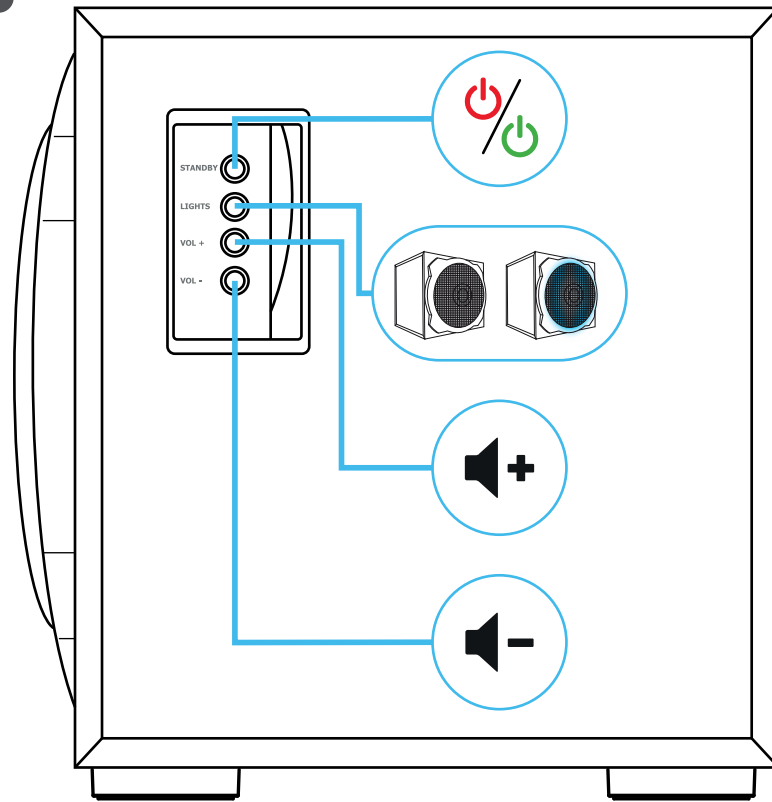

Trust

TORRO | ILLUMINATED
SPEAKERSET

www.trust.com/23043/faq

3. XBOX 360 / Nintendo Wii

4. PS3

5.

6.