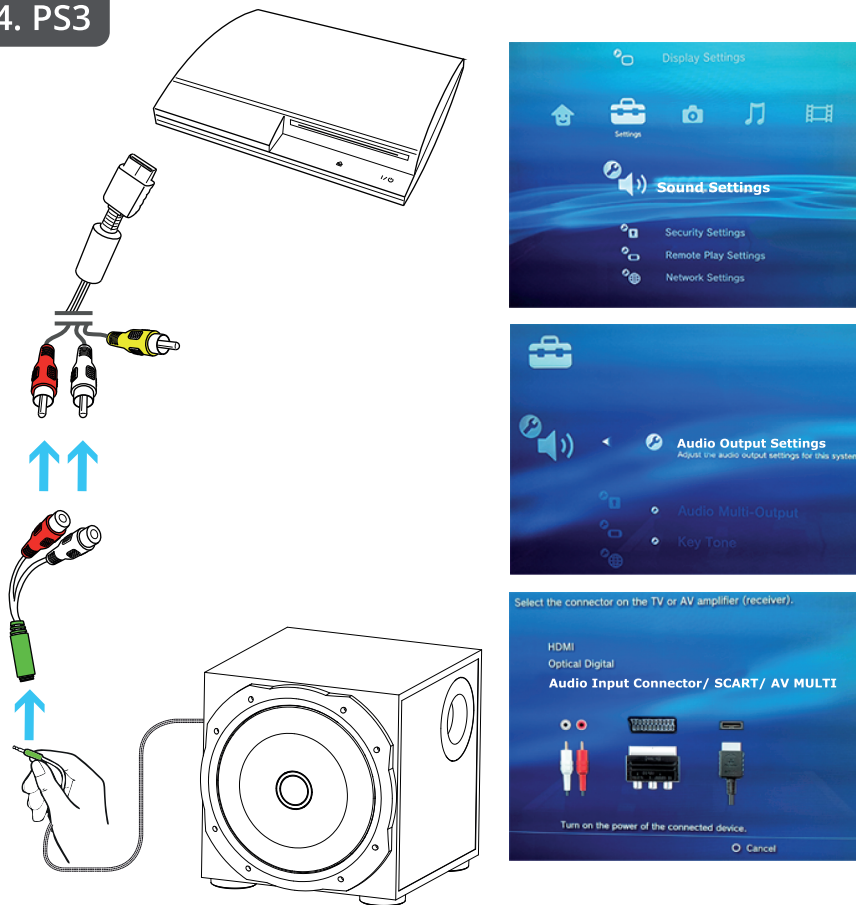

Trust

TORRO | ILLUMINATED
SPEAKERSET

www.trust.com/23043/faq

3. XBOX 360 / Nintendo Wii

4. PS3

5.

6.