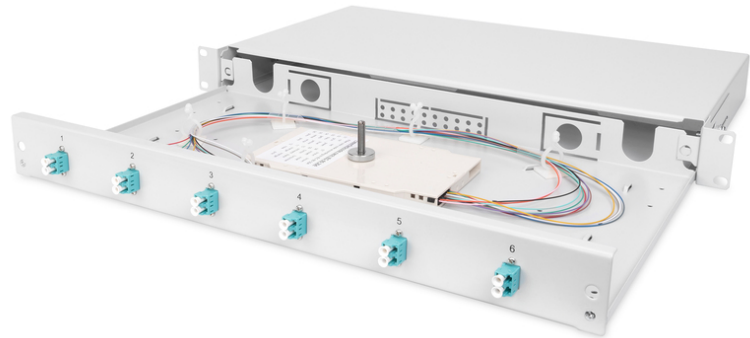

# DIGITUS Fiber Optic Splice Box, Equipped, LC, OM3

DN-96330/3  
EAN 4016032278412

**FO splice box, 1U, equipped, 6x LC DX, OM3 incl. splice cassette, colored pigtails, couplers**

FO splice box, 1U, equipped, 6x LC DX, OM3, incl. splice cassette, colored pigtails, couplers

- Completely prefabricated, fiber pigtails exposed and inserted into the splice cassette(s), crimp splice holders
- Colored pigtails
- Couplers with zirconia ceramic ferrule
- Couplers in polymer housing
- Carrier housing made of 1.0 mm steel sheet, varnished
- 1 height unit (44.45 mm)

- 483mm width (19")
- 240mm depth
- M20/M25 screw, cassette, cassette cover and strain relief included
- Sliding
- Assembly: Splice Box
- Number of fibers: 12
- Connector type: LC / UPC / duplex
- Type: sliding
- Fiber class: OM3
- Color: light grey, RAL 7035