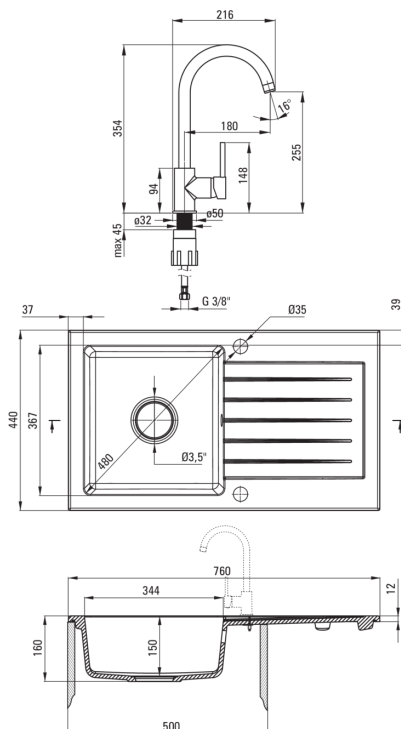

ZORBA

Granite sink with tap, 1-bowl with drainer

 deante

Product code: ZQZV2113

EAN: 5908212048566

Color: shades of grey, black

Warranty [years]: 18

Sink

Finish	graphite
Surface type	matte
Material	granite
Installation method	inset
Number of bowls	1
Minimum cabinet width [mm]	500
Width [mm]	440
Length [mm]	760
Height [mm]	160
Bowl depth [mm]	150
Cut-out length [mm]	740
Cut-out width [mm]	420
Reversible	Yes
Equipped with accessories	Yes
Number of holes	2
Number of pre-drilled holes	0
Hydrophobicity	Yes

Waste kit

Finish	steel
Plug type	automatic
Low siphon/ space saver	Yes
Possibility to connect a dishwasher/ washing machine	Yes

Mixer

Finish	graphite, chrome
Mixer type	mixer, single-handle
Installation method	standing
Flow class [l/min]	Z ≤ 9 (4 - 9)
Acoustic group [db]	I (x ≤ 20)

Mixer cartridge

Ceramic cartridge size	35 mm
------------------------	-------

Spouts

Spout type	swivel
Mixer spout range [mm]	180

Aerators

Aerator type	honeycomb
Aerator size	M22

Connecting hoses

Length [mm]	450
Installation thread	3/8"
Connection thread	M10