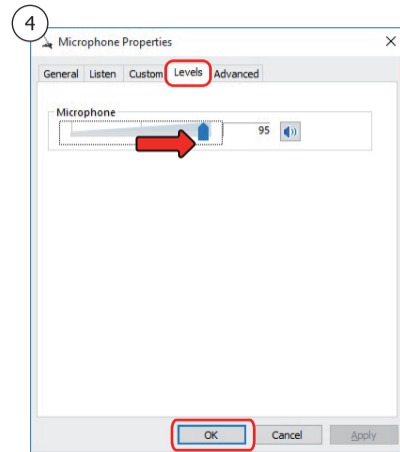

4. Installation 2/3