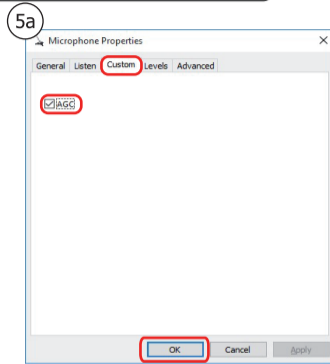

5. Installation 3/3

FAQ

Frequently Asked Questions

www.trust.com/21517/faq

Trust