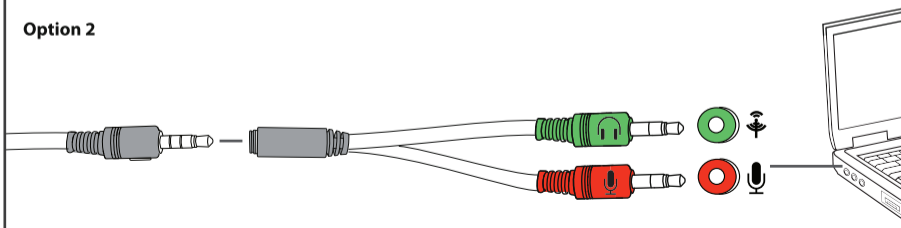

ZIVA

Quick Installation Guide

1. Headset

2. Setup

Option 1

Option 2

3. Installation 1/3

Windows 8
Start here