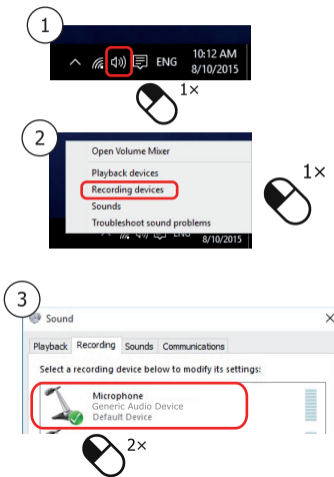

4. Installation 2/3