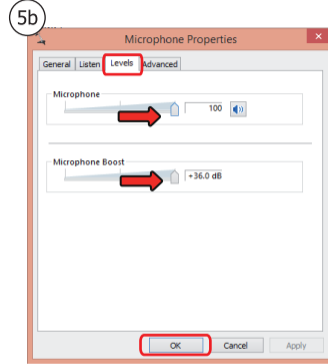

5. Installation 3/3

FAQ

Frequently Asked Questions

www.trust.com/21517/faq

Trust