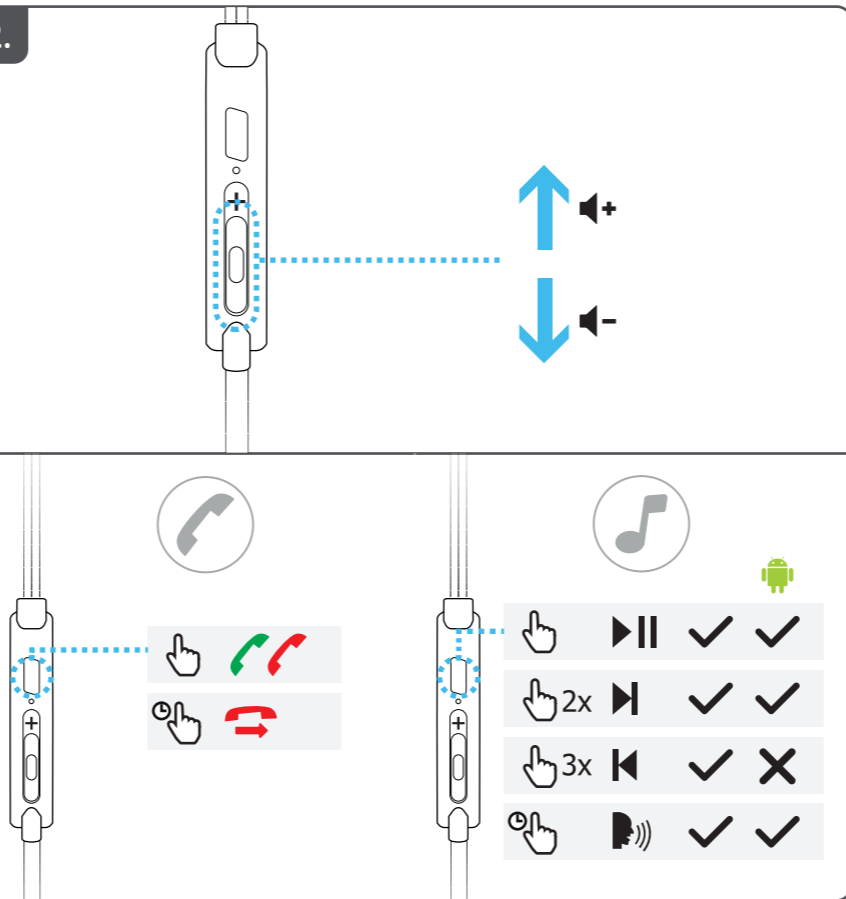

4.

[www.trust.com/23029/faq](http://www.trust.com/23029/faq)

**Trust**

**COBRA** | DUAL MIC HEADPHONES

1.

2.

3.