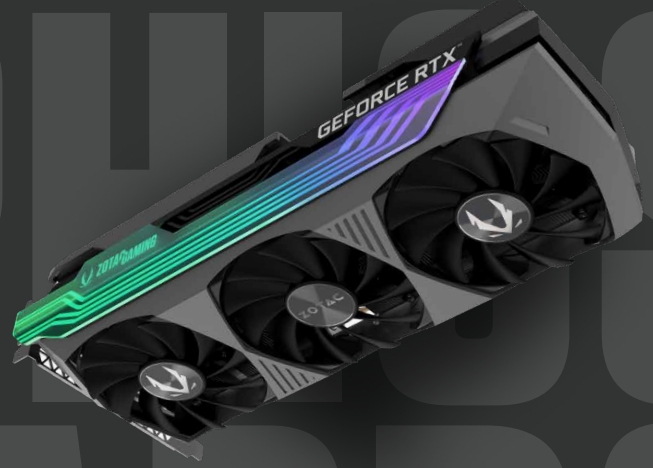

# GEFORCE RTX™ 3080 TI AMP HOLO

**SKU:** ZT-A30810F-10P

Get Amplified with the ZOTAC GAMING GeForce RTX™ 30 Series based on the NVIDIA Ampere architecture. Built with enhanced RT Cores and Tensor Cores, new streaming multiprocessors, and superfast GDDR6X memory, the ZOTAC GAMING GeForce RTX 3080 Ti AMP Holo gives rise to amplified gaming with ultra graphics fidelity in style.

### FEATURES

- HoloBlack Design
- SPECTRA 2.0 RGB Lighting
- IceStorm 2.0 Advanced Cooling
- Active Fan Control with FREEZE Fan Stop
- Metal Frontplate and RGB LED Backplate
- GDDR6X Graphics Memory
- 2nd Gen Ray Tracing Cores
- 3rd Gen Tensor Cores
- VR Ready, NVIDIA DLSS
- NVIDIA® GeForce Experience™
- NVIDIA G-SYNC®, NVIDIA GPU Boost™