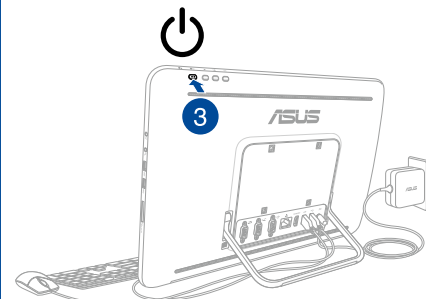

Wireless keyboard and mouse

3