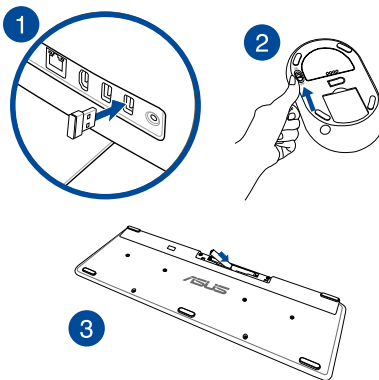

Wired keyboard and mouse