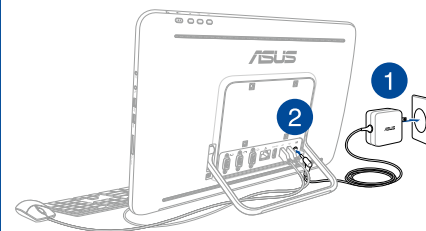

Wireless keyboard and mouse

3