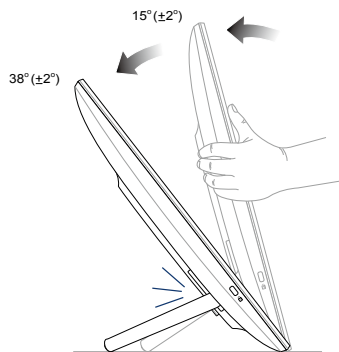

1

IMPORTANT!

- Use both hands when setting up your All-in-One PC.
- Gently push the display panel until the hinge makes a “click” sound to adjust your All-in-One PC from a 15° to a 38° angle.

NOTE:

Illustrations of keyboard, mouse, and power supply are for reference only. Actual product specifications may vary by territory.