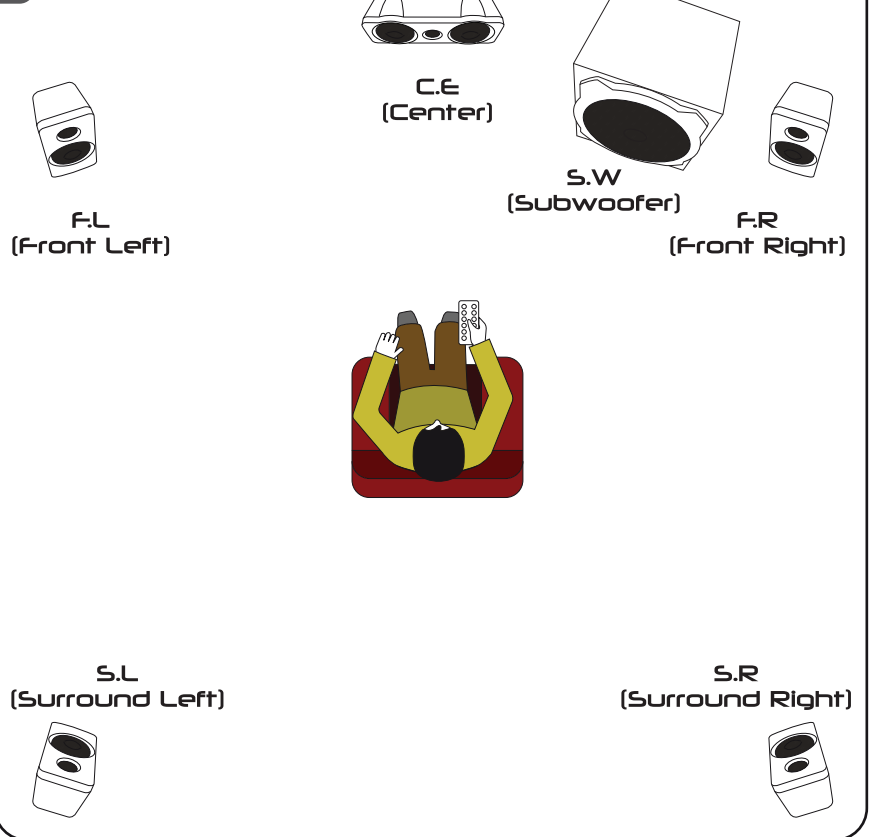

TYTAN 5.1 SURROUND SPEAKER SET

www.trust.com/21738/faq

1. Package Contents

- 1x
- 2x
- 1x
- 1x
- 1x

Peak power = 1 x 40W

Peak power = 4 x 20W

Peak power = 1 x 60W

Total peak power = 180 W

2

3

4