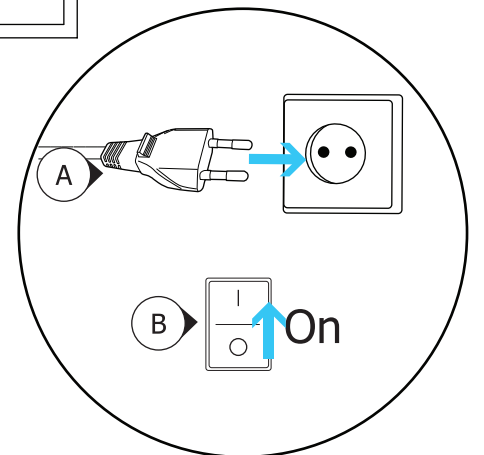

TYTAN 5.1 SURROUND SPEAKER SET

www.trust.com/21738/faq

1. Package Contents

- 1x
- 2x
- 1x
- 1x
- 1x

Peak power = 1 x 40W

Peak power = 4 x 20W

Peak power = 1 x 60W

Total peak power = 180 W

2

3

4