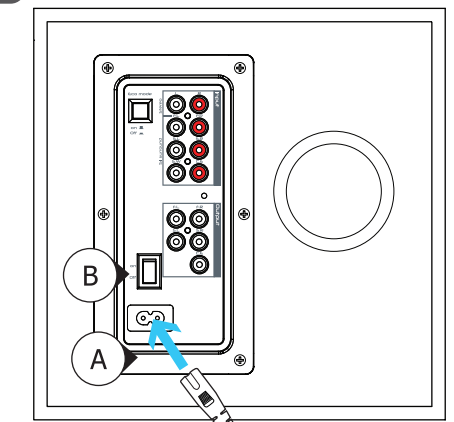

TYTAN 5.1 SURROUND SPEAKER SET

www.trust.com/21738/faq

1. Package Contents

- 1x
- 2x
- 1x
- 1x
- 1x

Peak power = 1 x 40W

Peak power = 4 x 20W

Peak power = 1 x 60W

Total peak power = 180 W

2

3

4