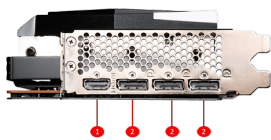

SPECIFICATIONS

Model Name	Radeon™ RX 7900 XTX GAMING TRIO CLASSIC 24G
Graphics Processing Unit	AMD Radeon™ RX 7900 XTX
Interface	PCI Express® Gen 4
Stream Processors	6144 Units
Core Clocks	Boost: Up to 2500 MHz Game: Up to 2300 MHz
Memory Speed	20 Gbps
Memory	24GB GDDR6
Memory Bus	384-bit
Output	DisplayPort x3 (up to v2.1) HDMI™ x 1 (Supports 4K@120Hz HDR, 8K@60Hz HDR, and Variable Refresh Rate as specified in HDMI™ 2.1)
HDCP Support	Y
Power consumption	355 W
Power connectors	8-pin x 3
Recommended PSU	800W
Card Dimension (mm)	325 x 141 x 56 mm
Weight (Card / Package)	1628g / 2358g
DirectX Version Support	12 Ultimate
OpenGL Version Support	4.6
Maximum Displays	4
FreeSync™ Technology	Y
Digital Maximum Resolution	7680x4320

CONNECTIONS

1. DisplayPort
2. HDMI™

FEATURES

TRI FROZR 2

TRI FROZR 2 offers the perfect balance between cool temperatures and quiet fans during endless gaming sessions.

TORX FAN 4.0

A masterpiece of teamwork, fan blades work in pairs to create unprecedented levels of focused air pressure.

Airflow Control

Don't sweat it, Airflow Control guides the air to exactly where it needs to be for maximum cooling.

Core Pipe

Precision-machined heat pipes ensure max contact and spread heat along the full length of the heatsink.