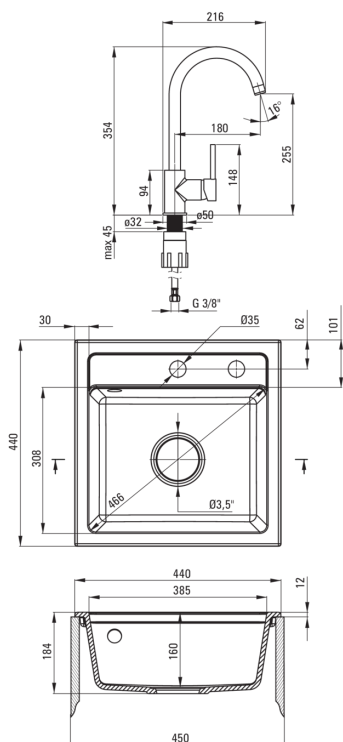

ZORBA
Granite sink with tap, 1-bowl

Product code: ZQZA2103
EAN: 5908212058756
Color: shades of grey, black
Warranty [years]: 18

Sink

Finish	graphite
Surface type	matte
Material	granite
Installation method	inset
Number of bowls	1
Minimum cabinet width [mm]	450
Width [mm]	440
Length [mm]	440
Height [mm]	184
Bowl depth [mm]	170
Cut-out length [mm]	420
Cut-out width [mm]	420
Equipped with accessories	Yes
Number of holes	2
Number of pre-drilled holes	0
Hydrophobicity	Yes

Waste kit

Finish	steel
Plug type	automatic
Low siphon/ space saver	Yes
Possibility to connect a dishwasher/ washing machine	Yes

Mixer

Finish	graphite, chrome
Mixer type	mixer, single-handle
Installation method	standing
Flow class [l/min]	Z ≤ 9 (4 - 9)
Acoustic group [db]	I (x ≤ 20)

Mixer cartridge

Ceramic cartridge size	35 mm
------------------------	-------

Spouts

Spout type	swivel
Mixer spout range [mm]	180

Aerators

Aerator type	honeycomb
Aerator size	M22

Connecting hoses

Length [mm]	450
Installation thread	3/8"
Connection thread	M10