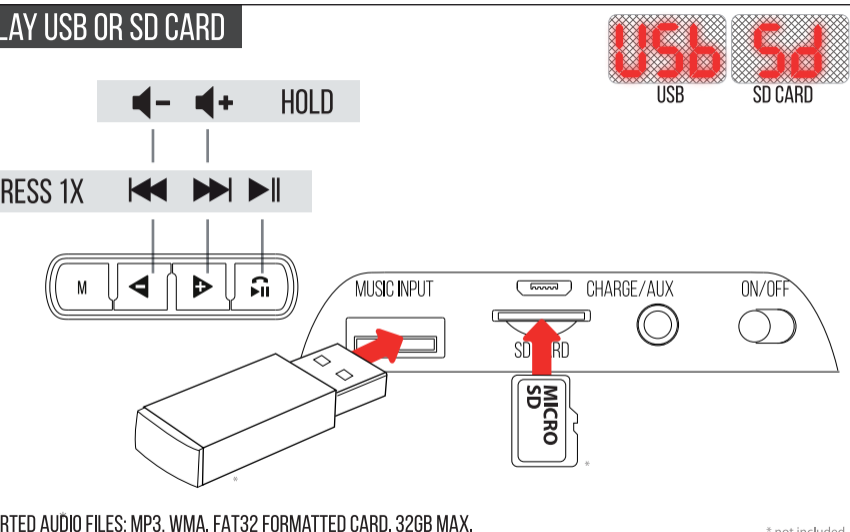

6. WIRED SETUP 2/2

LINE
LINE INPUT

7. PLAY USB OR SD CARD

USB
USB

SD
SD CARD

SUPPORTED AUDIO FILES: MP3, WMA. FAT32 FORMATTED CARD. 32GB MAX. * not included

8. PHONE CALL

* not included

Trust
URBAN

[USER GUIDE]
WIRELESS SPEAKER

1. CHARGE SPEAKER

USB

MUSIC INPUT CHARGE/AUX ON/OFF
SD CARD

* not included

2. WIRELESS SETUP 1/2

bt BLUETOOTH

①

②

③ M

MUSIC INPUT CHARGE/AUX ON/OFF
SD CARD

* not included