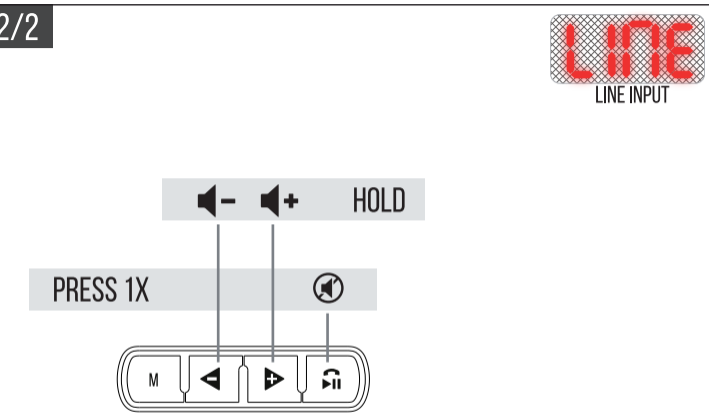

6. WIRED SETUP 2/2

LINE
LINE INPUT

7. PLAY USB OR SD CARD

USB
USB

SD
SD CARD

SUPPORTED AUDIO FILES: MP3, WMA. FAT32 FORMATTED CARD. 32GB MAX. * not included

8. PHONE CALL

* not included