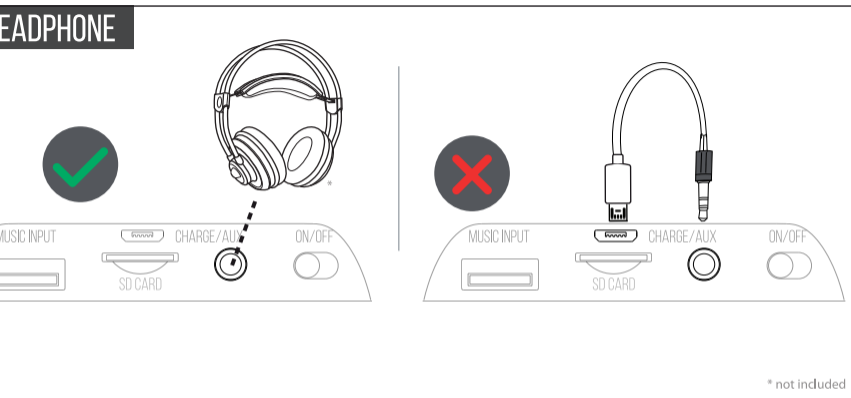

9. HEADPHONE

FAQ

FREQUENTLY ASKED QUESTIONS
[HTTP://WWW.TRUST.COM/21704/FAQ](http://www.trust.com/21704/faq)

Trust International BV - Laan van Barcelona 600 - 3317DD, Dordrecht, NL © 31-08-2016 Trust All rights reserved.

Trust
URBAN