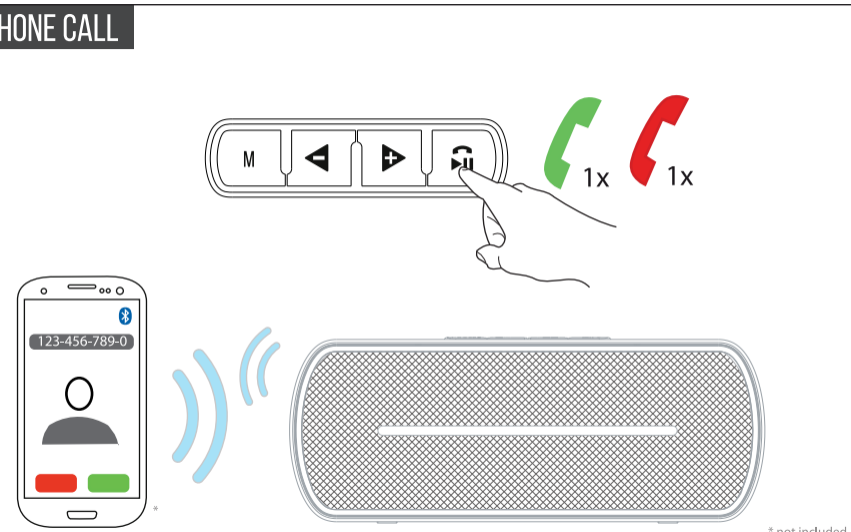

6. WIRED SETUP 2/2

LINE
LINE INPUT

7. PLAY USB OR SD CARD

USB
USB

SD
SD CARD

SUPPORTED AUDIO FILES: MP3, WMA. FAT32 FORMATTED CARD. 32GB MAX. * not included

8. PHONE CALL

* not included

Trust
URBAN

[USER GUIDE]
WIRELESS SPEAKER

1. CHARGE SPEAKER

USB

MUSIC INPUT CHARGE/AUX ON/OFF
SD CARD

* not included

2. WIRELESS SETUP 1/2

bt BLUETOOTH