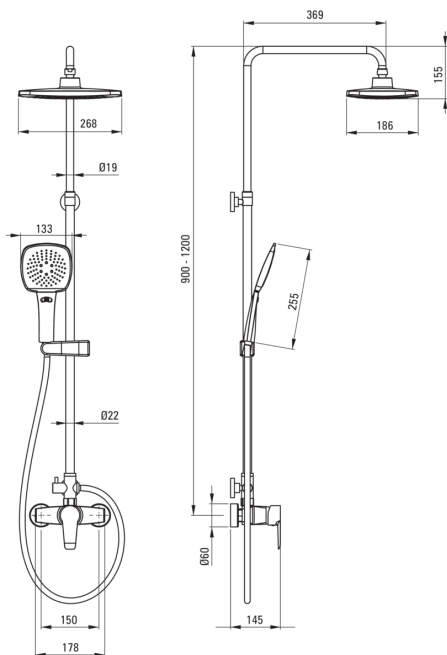

CORIO

Shower column, with shower mixer

Product code: NAC_01EM

EAN: 5908212053409

Color: silver

Warranty [years]: 5

Shower columns

Finish	chrome
Mixer	Yes
Rain head height adjustment	Yes
Bar height adjustment from [mm]	900
Bar height adjustment up to [mm]	1200

Rod

Material	steel 304
Additional features	adjustable shower head angle

Shower head

Shape	rectangular
Material	ABS
Width [mm]	268
Length [mm]	186
Thickness	14
Anti-calc	Yes
Number of functions	2
Stream type	rain, hydromassage

Hand showers

Number of functions	3
Anti-calc	Yes
Stream type	rain, hydromassage, mixed

Hoses

Length [mm]	1500
Braid type	double braided
Braid material	stainless steel

Function switch

Switch type	ceramic mechanical
-------------	--------------------