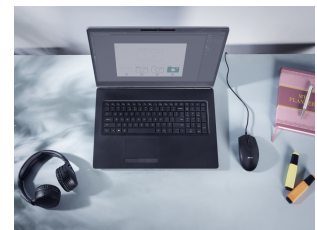

What's in the box

- Дротова миша

System requirements

- Windows 10, 8 або 7
- Порт USB

Keep It Simple

Easy to use, no nonsense. When it comes to the Trust Basi, it's as simple as just plug and play. This comfortable ambidextrous USB mouse is created with one thing in mind: you've got work to do so you need equipment that just works.

Get the Job Done

The Trust Basi uses 3 mouse buttons, one of which is integrated in the textured scroll wheel. Everything you'll need to get to work. And because of the optical sensor, that uses a resolution of 1200DPI, it works on pretty much any surface. No matter where you are, just plug in the Basi and get the job done.

PRODUCT VISUAL 1

PRODUCT PICTORIAL 1

PRODUCT PICTORIAL 2

PRODUCT ESHOT 1

PRODUCT TOP 1

PRODUCT SIDE 1

PACKAGE VISUAL 1

PACKAGE FRONT 1