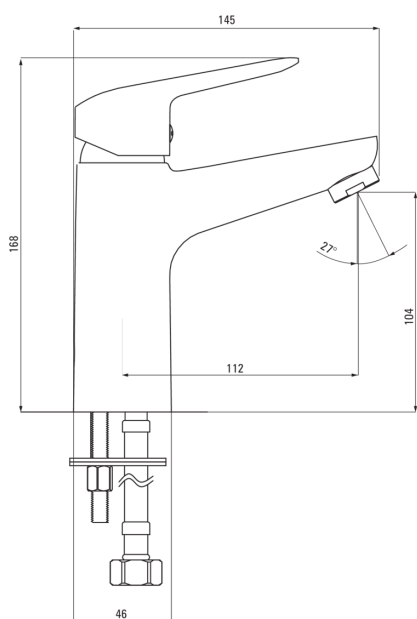

BORO

Washbasin tap

Product code: BMO_020M

EAN: 5908212083536

Color: silver

Warranty [years]: 2

Mixer

Finish	chrome
Mixer type	single-handle, mixer
Installation method	standing
Total mixer height [mm]	168
Acoustic group [db]	1 (x ≤ 20)

Mixer cartridge

Ceramic cartridge size	35 mm
------------------------	-------

Spouts

Mixer spout range [mm]	112
------------------------	-----

Aerators

Aerator type	honeycomb
Aerator size	M24

Connecting hoses

Length [mm]	350
Installation thread	3/8"
Connection thread	M10

Features:

- Dedicated cleaning agent, safe for cleaned surfaces