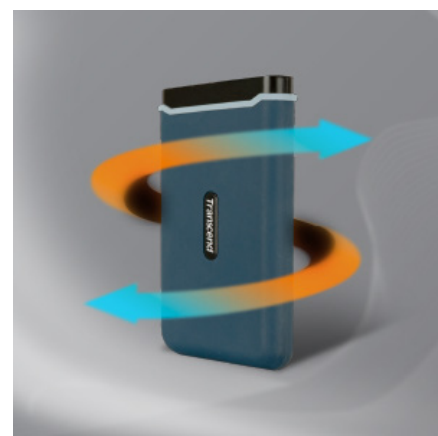

RUGGED External Storage

Portable SSDs ESD350C

So fast it's astounding! Transcend's ESD350C portable solid state drive features palm-sized portability, an elegant, navy blue silicone rubber case that's durable, ruggedized and shock-resistant, a USB 3.1 Gen 2 interface for next-level transfer rates, and a USB Type-C port, bringing you never-before-seen speeds of up to 1,050MB/s.

Type-C

Compact, elegant and anti-shock design

Not only do its silicone rubber case and aluminum alloy offer great protection against shock, the navy blue color also gives the ESD350C an extra touch of elegance. Compact and portable, the palm-sized ESD350C makes for the perfect storage companion.

Surprising transfer speeds

The ESD350C is equipped with the USB 3.1 Gen 2 interface and supports UASP (USB Attached SCSI Protocol), offering dazzlingly fast transfer speeds of up to 1,050MB/s, meaning that even files as large as 20GB will transfer in a mere 30 seconds!

Excellent cooling performance

Housed in an aluminum alloy for greater heat dissipation and protection, the ESD350C runs fast, but stays cool. Built-in dynamic thermal throttling mechanism and enhanced heat management technology further ensure that the PCIe-based ESD350C delivers superior endurance and stability.