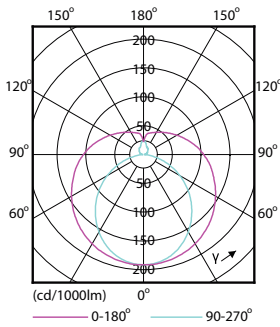

LEDtube HO 20W G13 730 T8 AP I G

General Uniform Lighting

LEDtube HO 20W G13 730 T8 AP I G