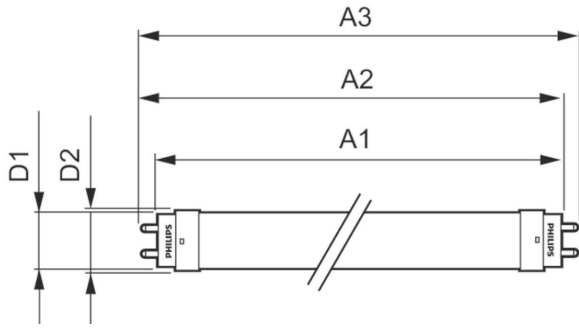

### Product data

General Information	
Cap-Base	G13 [ Medium Bi-Pin Fluorescent]
EU RoHS compliant	Yes
Nominal Lifetime (Nom)	15000 h
Switching Cycle	50000X
Light Technical	
Color Code	730 [ CCT of 3000K]
Beam Angle (Nom)	240 °
Luminous Flux (Nom)	1900 lm
Color Designation	White (WH)
Correlated Color Temperature (Nom)	3000 K
Luminous Efficacy (rated) (Nom)	95.00 lm/W
Color Consistency	<7
Color Rendering Index (Nom)	70
LLMF At End Of Nominal Lifetime (Nom)	70 %
Operating and Electrical	
Input Frequency	50 to 60 Hz
Power (Nom)	20 W
Starting Time (Nom)	0.5 s
Warm Up Time to 60% Light (Nom)	0.5 s
Power Factor (Nom)	0.5

Voltage (Nom)	220-240 V
Temperature	
T-Ambient (Max)	45 °C
T-Ambient (Min)	-20 °C
T-Storage (Max)	65 °C
T-Storage (Min)	-40 °C
T-Case Maximum (Nom)	65 °C
Controls and Dimming	
Dimmable	No
Mechanical and Housing	
Product Length	1200 mm
Bulb Shape	Tube, double-ended
Approval and Application	
Energy Saving Product	Yes
Approval Marks	RoHS compliance KEMA Keur certificate
Energy Consumption kWh/1000 h	20 kWh
Product Data	
Full product code	871869668762800

# Essential LEDtube

Order product name	LEDtube HO 1200mm 20W 730 T8 AP I G
EAN/UPC - Product	8718696687628
Order code	929001299808
Numerator - Quantity Per Pack	1
Numerator - Packs per outer box	10

Material Nr. (12NC)	929001299808
Net Weight (Piece)	0.215 kg

## Dimensional drawing

TLED 220-240V 20-36W 3000K G13 EcoFit

Product	D1	D2	A1	A2	A3
LEDtube HO 1200mm 20W 730 T8 AP I G	25.7 mm	28 mm	1198 mm	1205 mm	1212 mm