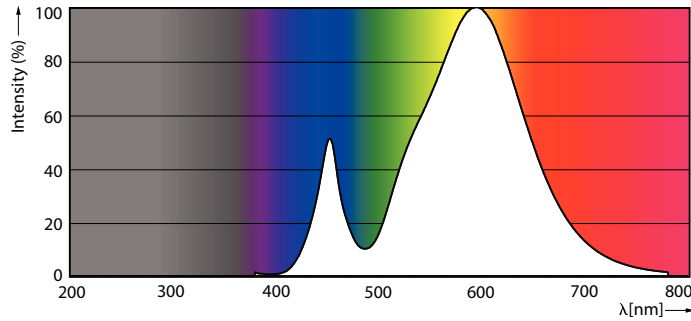

Photometric data

LEDtube HO 20W G13 730 T8 AP I G