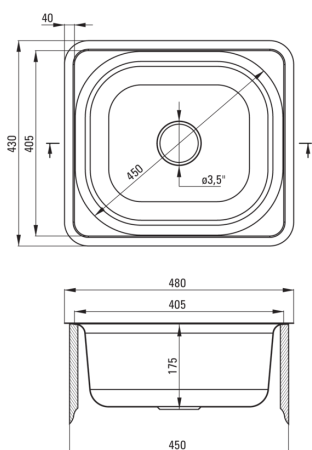

### Sink

Finish	steel, satin
Surface type	satin, brushed
Material	steel 201
Installation method	inset
Number of bowls	1
Minimum cabinet width [mm]	450
Width [mm]	430
Length [mm]	480
Height [mm]	175
Bowl depth [mm]	175
Cut-out length [mm]	460
Cut-out width [mm]	410
Reversible	Yes
Equipped with accessories	Yes
Antibacterial	Yes

### Mixer cartridge

Ceramic cartridge size	35 mm
------------------------	-------

### Spouts

Spout type	swivel
Mixer spout range [mm]	211

### Connecting hoses

Length [mm]	350
Installation thread	3/8"
Connection thread	M10