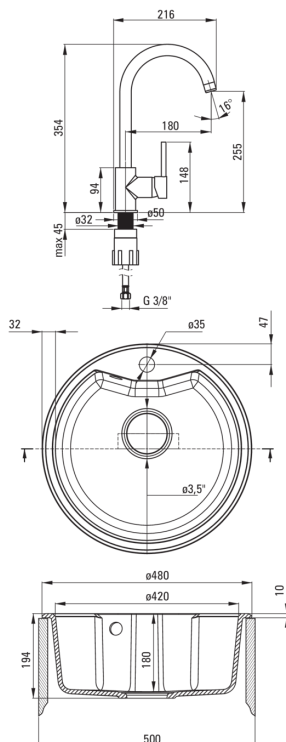

### Sink

Finish	sand
Surface type	matte
Material	granite
Installation method	inset
Number of bowls	1
Minimum cabinet width [mm]	500
Height [mm]	194
Diameter [mm]	480
Bowl depth [mm]	180
Cut-out diameter [mm]	460
Equipped with accessories	Yes
Number of holes	1
Number of pre-drilled holes	0
Hydrophobicity	Yes

### Mixer cartridge

Ceramic cartridge size	35 mm
------------------------	-------

### Spouts

Spout type	swivel
Mixer spout range [mm]	180

### Connecting hoses

Length [mm]	450
Installation thread	3/8"
Connection thread	M10