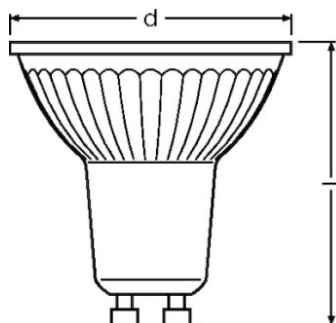

Product datasheet

P DIM PAR16 9.6 W/830 GU10

PARATHOM DIM PAR 16 | Dimmable LED reflector lamps PAR16 with retrofit pin base

Product datasheet

Technical data

Electrical data

Claimed equiv. conventional lamp power	100 W
Operating frequency	50/60 Hz
Nominal current	52 mA

Photometrical data

Luminous intensity	1100 cd
Light color (designation)	Warm White
Nominal useful luminous flux 90°	750 lm
Rated peak intensity	1100 cd
Luminous flux	750 lm

Light technical data

Beam angle	36 °
Rated beam angle (half peak value)	36.00 °

Dimensions & weight

Overall length	52.00 mm
Product weight	58.00 g
Maximum diameter	50 mm

Temperatures & operating conditions

Ambient temperature range	-20...+40 °C
---------------------------	--------------