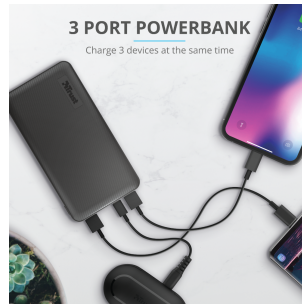

## Three Devices at Once

With 2 USB-A ports and 1 USB-C port you can charge virtually any device from any brand, including Apple and Samsung. You can also charge three devices simultaneously; plug in your phone, tablet and camera alike.

**Primo Ultra-thin Powerbank  
10.000 mAh - Blue**  
23894

**PRODUCT VISUAL 1**

**PRODUCT PICTORIAL 1**

**PRODUCT PICTORIAL 2**

**PRODUCT PICTORIAL 3**

**PRODUCT PICTORIAL 4**

**PRODUCT PICTORIAL 5**

**PRODUCT PICTORIAL 6**