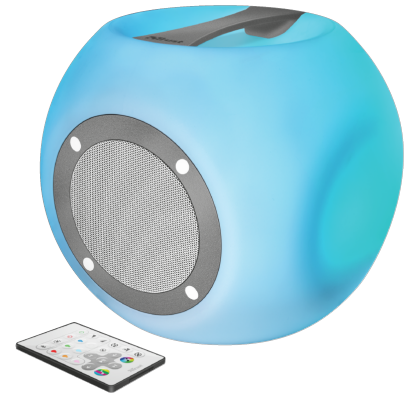

**#22799****Wireless Bluetooth speaker with multi-colour party lights**

Cubical, LED illuminated wireless Bluetooth speaker with remote, for smartphone and tablet

**Key features**

- Multi-colour LED lights, with multiple effects that can set the mood, or sync to the rhythm of your music
- Big 20cm cubical shape that emits light in all directions
- Can be used anywhere with rechargeable battery, IPX4 weather-proofing and carry handle
- Wireless remote to control lights and music
- Play your music via Bluetooth, 10m wireless range
- Rechargeable battery, up to 8 hours playtime

**What's in the box**

- Bluetooth speaker
- Wireless remote incl. battery
- USB charge cable
- User guide

**System requirements**

- Smartphone or tablet with Bluetooth output
- USB charger or powerbank to charge the battery