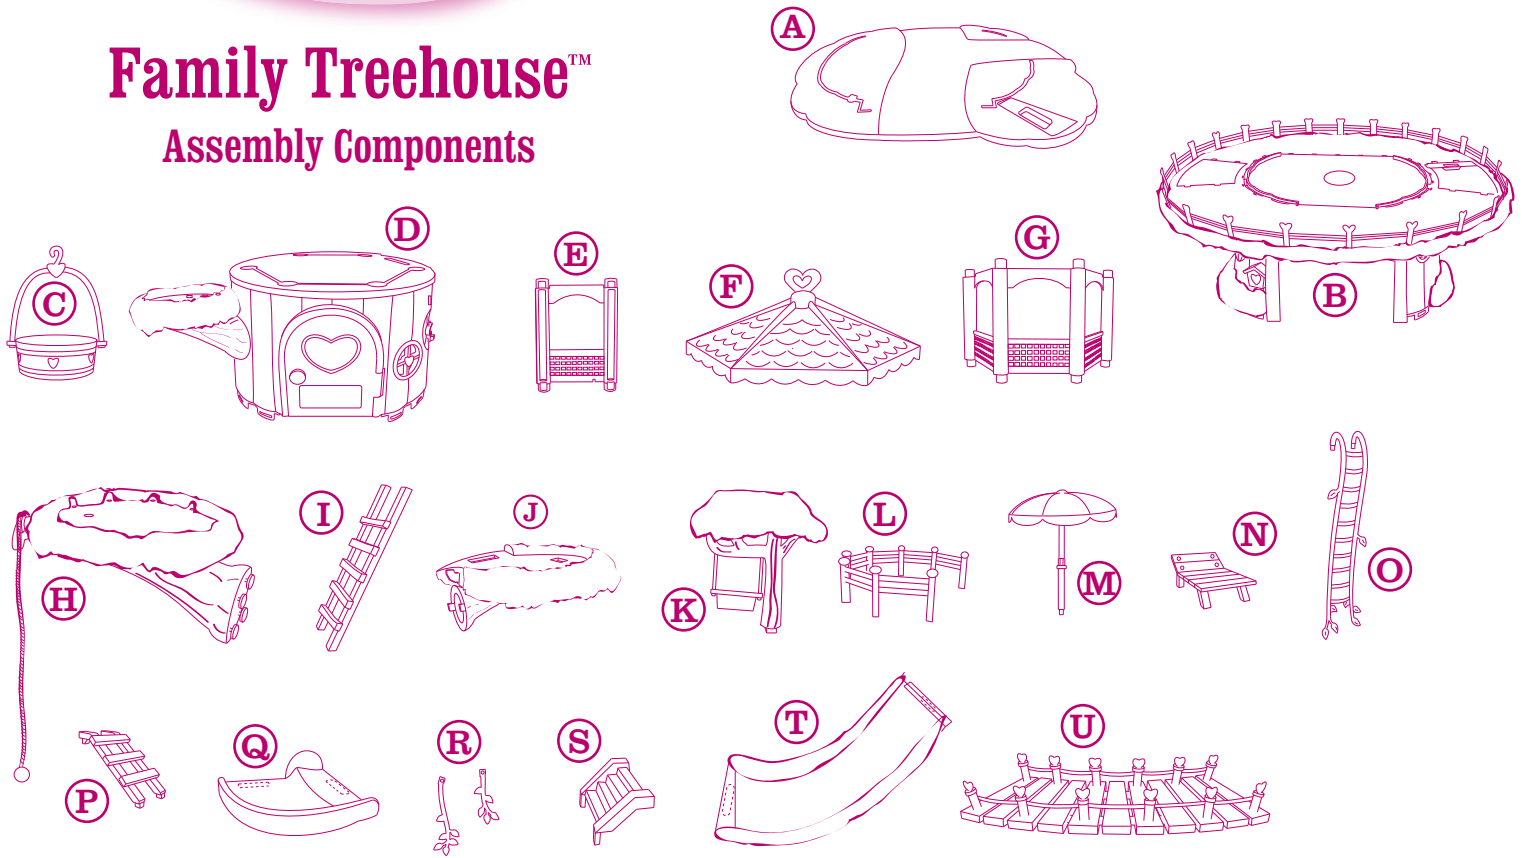

Attention: Assembly of the treehouse is permanent and should not be taken apart.

**WARNING:**  
CHOKING HAZARD - Small parts.  
Not for children under 3 years.

## Assembly Components