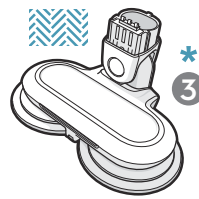

Instruction Book

Clean 500
Animal 500
Hygenic 500

* Accessories may vary from model to model. | Les accessoires peuvent varier d'un modèle à l'autre. | Ausstattung und Zubehör kann je nach Modell variieren. | Accessoires kunnen per model verschillen. | Tilbehøren kan variere mellan olika modeller. | Lisävarusteet voivat vaihdella malleittain. | Tilbehør kan variere fra model til model. | Tilbehør kan variere fra modell til modell. | Los accesorios pueden variar según el modelo. | Os acessórios podem variar de modelo para modelo. | Gli accessori possono variare da modello a modello. | Τα εξαρτήματα ίσως διαφέρουν από μοντέλο σε μοντέλο. | Lisad võivad mudelist mudelisse varieeruda. | Priedai kitiems modeliams gali skirtis. | Aksesoria mogą się różnić w zależności od modelu. | Piederumi katram modelim var atšķirties. | Příslušenství se může u jednotlivých modelů lišit. | Doplnky sa môžu lišiť v závislosti od modelu. | Dodaci se mogu razlikovati kod određenih modela. | Nastavki se lahko glede na model razlikujejo. | Принадлежности могут отличаться от модели к модели. | Ці компоненти можуть відрізнятися залежно від моделі. | A tartozékok típusonként eltérőek lehetnek. | Accessoriile pot diferi de la model la model. | Принадлежностите може да се различават според различните модели. | Aksesuarları modelden modele farklılık gösterebilir. | درآل لیڈوم نم مختلفتق تاقویرلیا | Додаци могу да се разликују у зависности од модела усисивача. | 仅特定机型提供

www.electrolux.com

** 18V : ADS-I3G-22 25013GPG
** 21.6V/25.2V : KSC-18W-350050HE