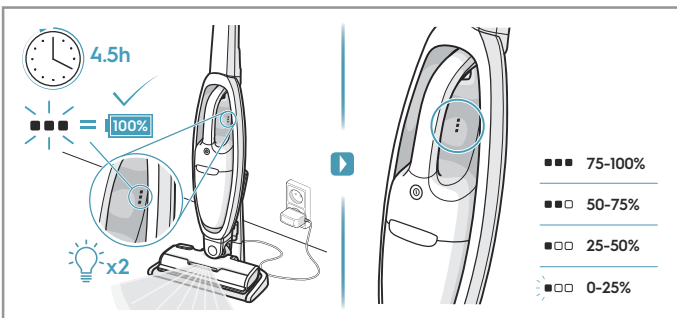

www.electrolux.com

** 18V : ADS-I3G-22 25013GPG
** 21.6V/25.2V : KSC-18W-350050HE

 Please handle battery pack installation with care. The new battery pack must come from Electrolux or an authorized service center.