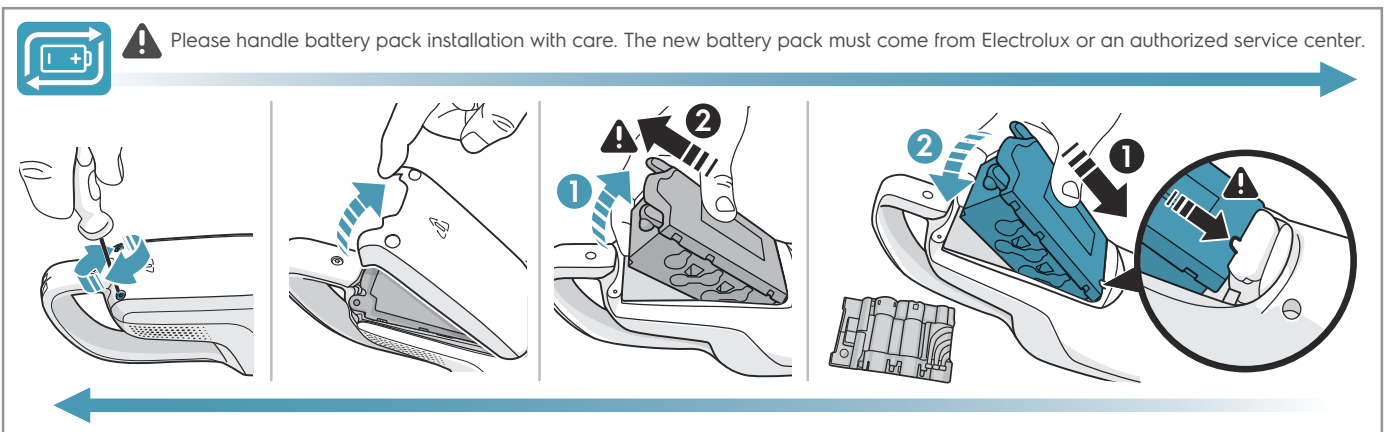

www.electrolux.com

** 18V : ADS-I3G-22 25013GPG
** 21.6V/25.2V : KSC-18W-350050HE

 Please handle battery pack installation with care. The new battery pack must come from Electrolux or an authorized service center.