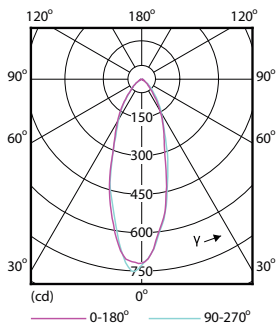

Product	D	C
Essential LED 4.6-50W GU10 830 36D	50 mm	54 mm

Фотометрические данные

Account Lighting - Spot

LEDspot, PAR38 11W 900lm 3000K

CorePro LEDspotMV 50W GU10 830 36D CLA

CorePro LEDspotMV 50W GU10 830 36D CLA